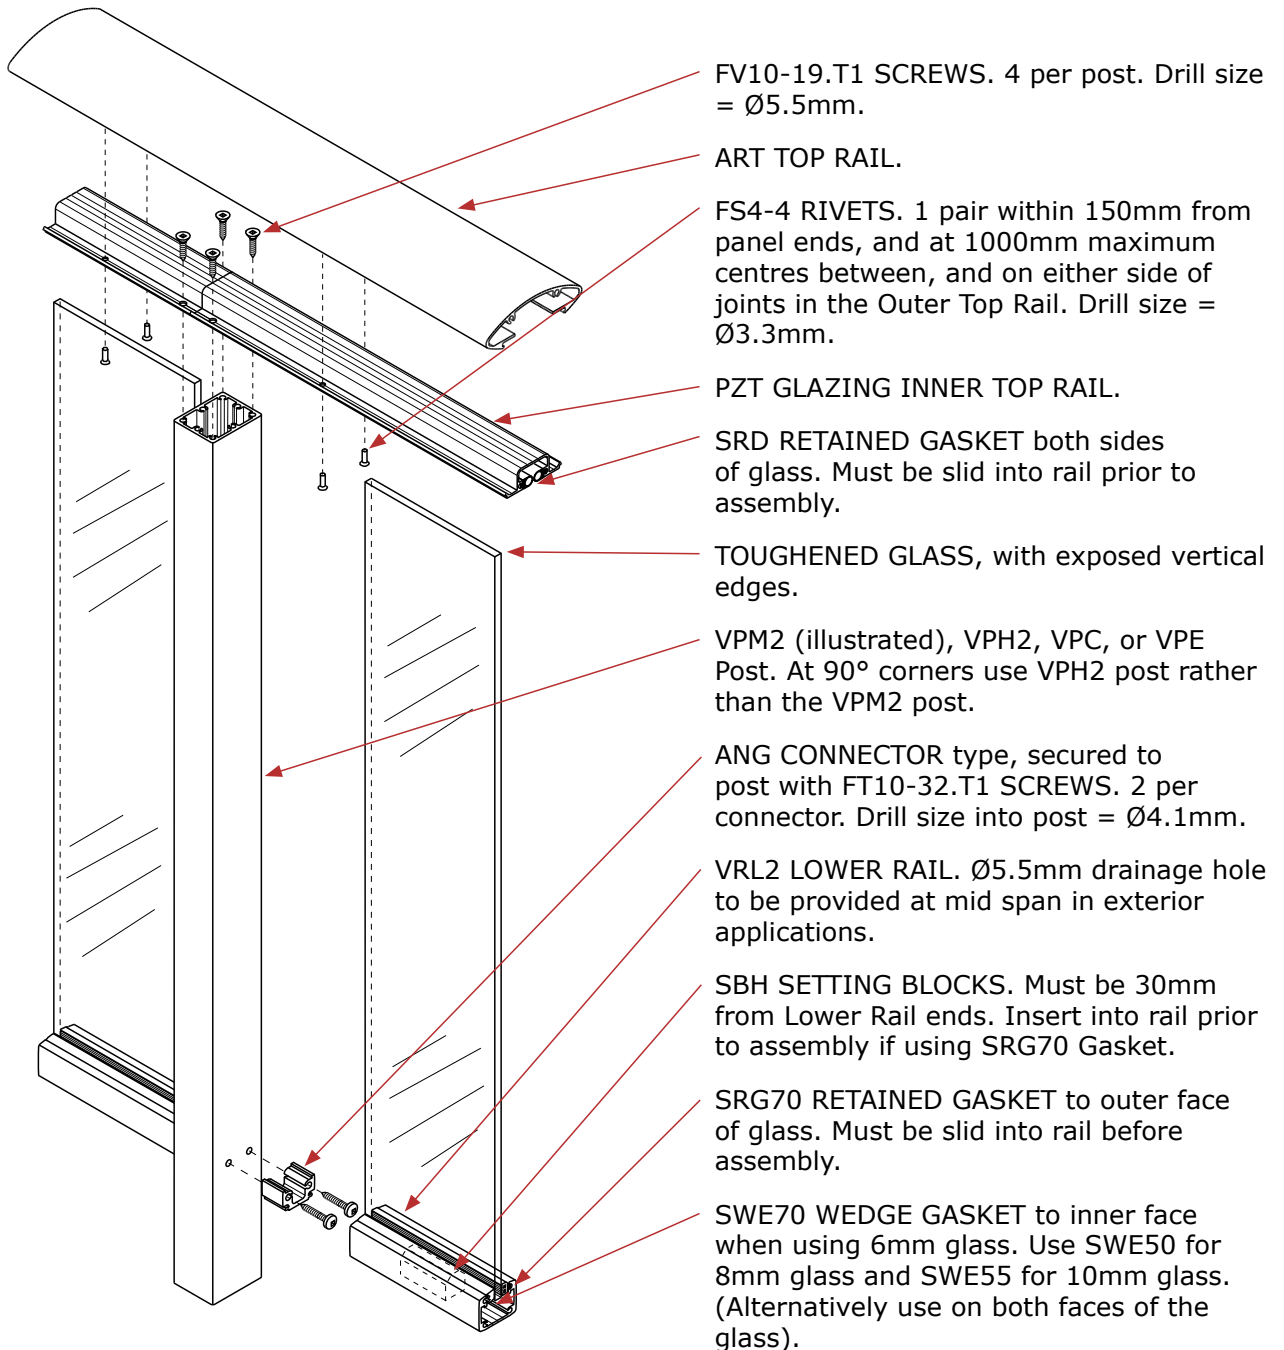

# ASSEMBLY SPECIFICATIONS

NZBAL-B12.0 | SPEC ID AS.25.05T

## 'AVON' (ART TOP RAIL)

Refer elsewhere for corners, slopes and other situations not illustrated here.

Specifications subject to change without notice