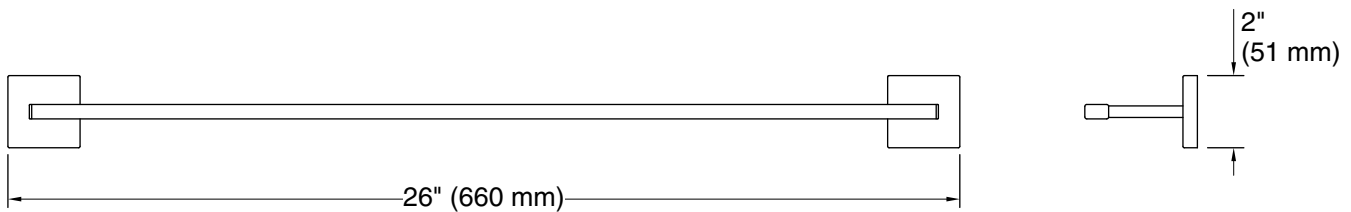

Square

24" towel bar
K-23285

Features

- 24" (610 mm) bar.
- Coordinates with other products in the Square collection.

Material

- Premium metal construction for durability and reliability.
- KOHLER finishes resist corrosion and tarnishing.

Installation

- Installation hardware and template included.

Recommended Products/Accessories

- K-31506-TA bath sheet with Tatami weave, 35" x 70"
- K-31506-TE bath sheet with Terry weave, 35" x 70"
- K-31506-TX bath sheet with Textured weave, 35" x 70"
- K-23729 Stainless steel cleaner

Technical Information

All product dimensions are nominal.

Material: Zinc, Stainless Steel

Notes

Install this product according to the installation instructions.

CAUTION: Risk of personal injury. Do not install these products in any area where they are likely to be used inadvertently as a grab bar or support bar. These products are not designed or intended for use as a grab bar or support bar.