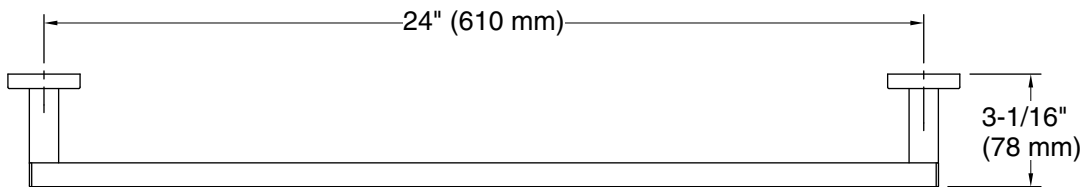

Square

24" towel bar
K-23285

Features

- 24" (610 mm) bar.
- Coordinates with other products in the Square collection.

Material

- Premium metal construction for durability and reliability.
- KOHLER finishes resist corrosion and tarnishing.

Technical Information

All product dimensions are nominal.

Material: Zinc, Stainless Steel

Notes

Install this product according to the installation instructions.

CAUTION: Risk of personal injury. Do not install these products in any area where they are likely to be used inadvertently as a grab bar or support bar. These products are not designed or intended for use as a grab bar or support bar.