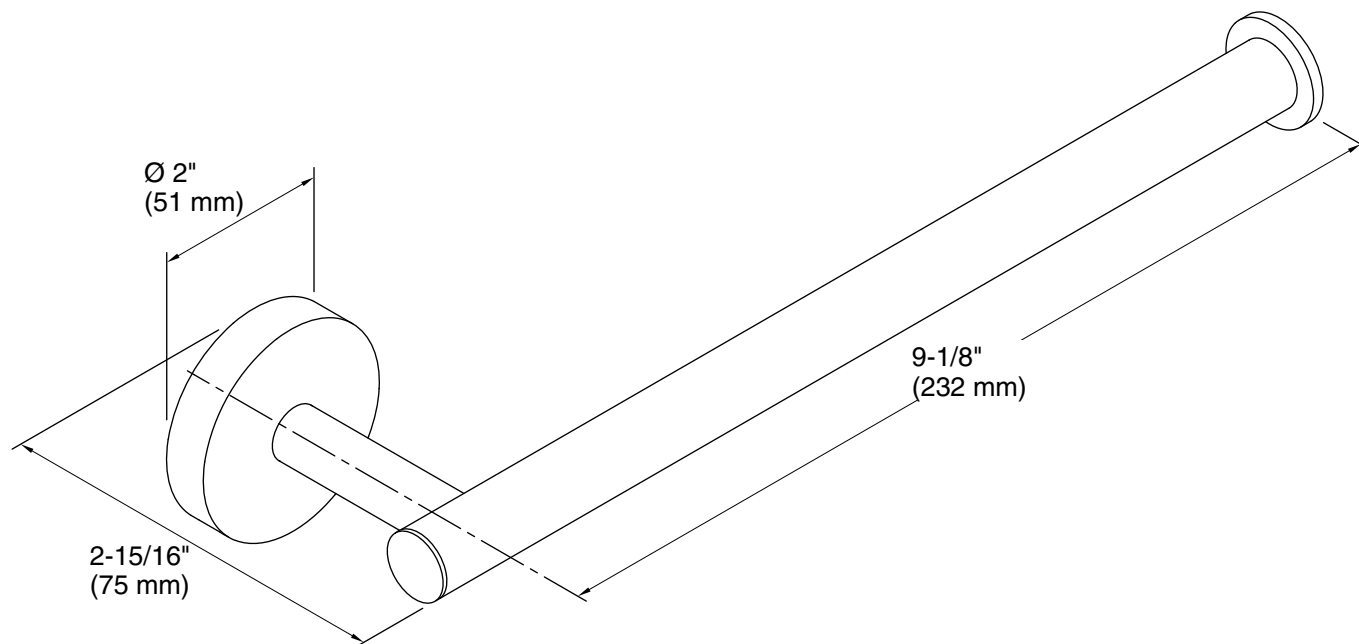

## Technical Information

All product dimensions are nominal.

Installation Type: Wall-mount

Material: Zinc