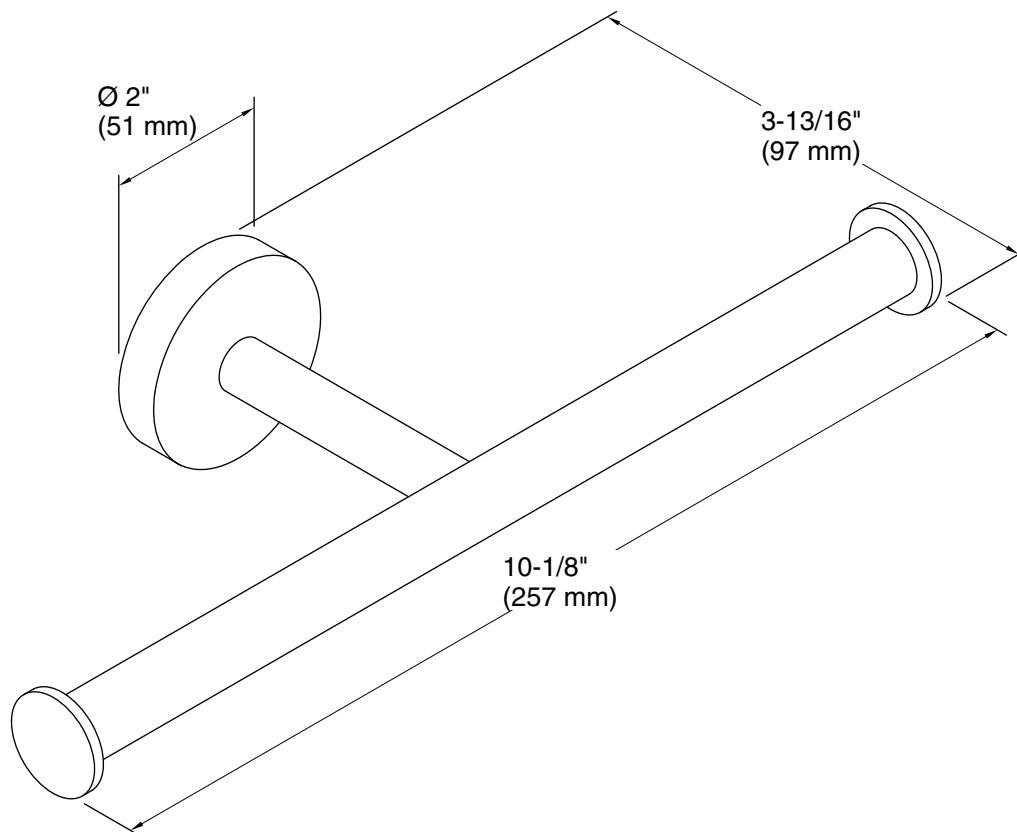

Color	Code	Description
	CP	Polished Chrome
	BN	Vibrant® Brushed Nickel
	BL	Matte Black
	2MB	Vibrant® Brushed Moderne Brass

Technical Information

All product dimensions are nominal.

Material: Zinc

Notes

Install this product according to the installation instructions.