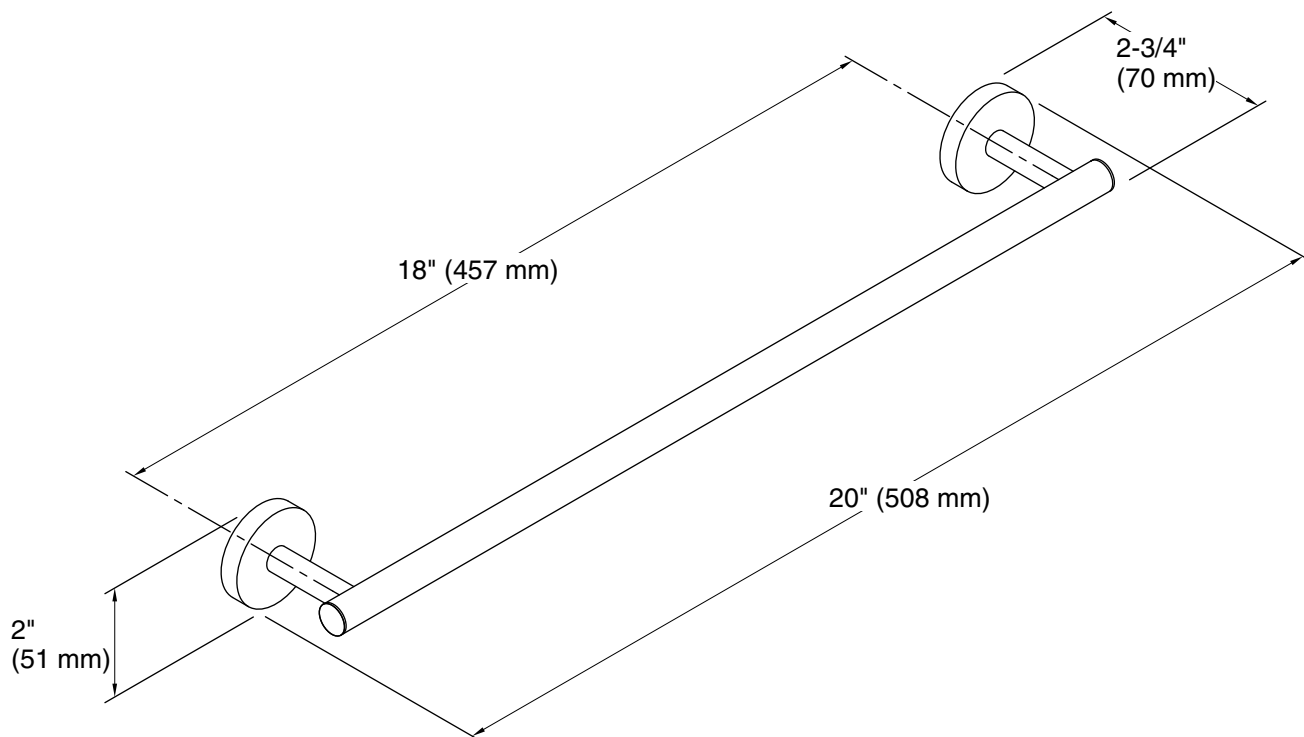

Technical Information

All product dimensions are nominal.

Material: Brass

Notes

Install this product according to the installation instructions.

CAUTION: Risk of personal injury. Do not install these products in any area where they are likely to be used inadvertently as a grab bar or support bar. These products are not designed or intended for use as a grab bar or support bar.