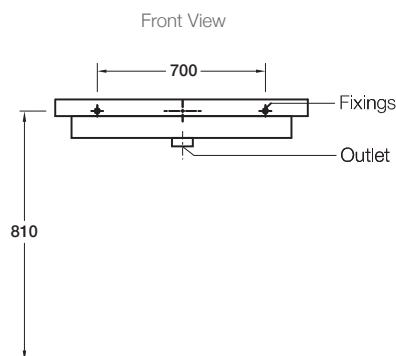

Product

- Reach 1055mm wall hung basin

Kohler Code

18571T-1-0

**Included Components**

- Chrome overflow cover
- Wall fixing bolts and anchors

Features

- Centre tap hole
- Overflow outlet
- Vitreous china

Optional Accessories

- Tapware (page 6.0.1)
- Generic basin accessories (section 1.8)

Related Products

- Reach basins
- Reach toilets

Technical Details

Weight: ??kg Appr

**Installation Notes:**

- For best results, the walls must be square, plumb and level.
- Basin must be secured using the supplied anchors and bolts.
- Wall bracing recommended for timber stud wall installations.