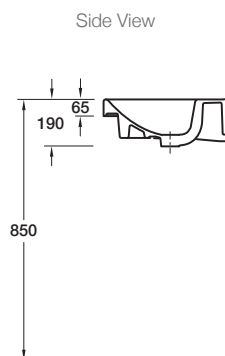

Product

- Reach 1055mm wall hung basin

Kohler Code

18571T-1-0

**Included Components**

- Chrome overflow cover
- Wall fixing bolts and anchors

Features

- Centre tap hole
- Overflow outlet
- Vitreous china

Optional Accessories

- Tapware (page 6.0.1)
- Generic basin accessories (section 1.8)

Related Products

- Reach basins
- Reach toilets

Technical Details

Weight: ??kg Appr

**Installation Notes:**

- For best results, the walls must be square, plumb and level.
- Basin must be secured using the supplied anchors and bolts.
- Wall bracing recommended for timber stud wall installations.