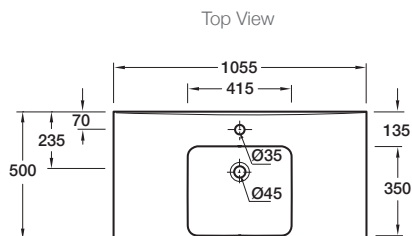

Technical Details

Weight: ??kg Appr