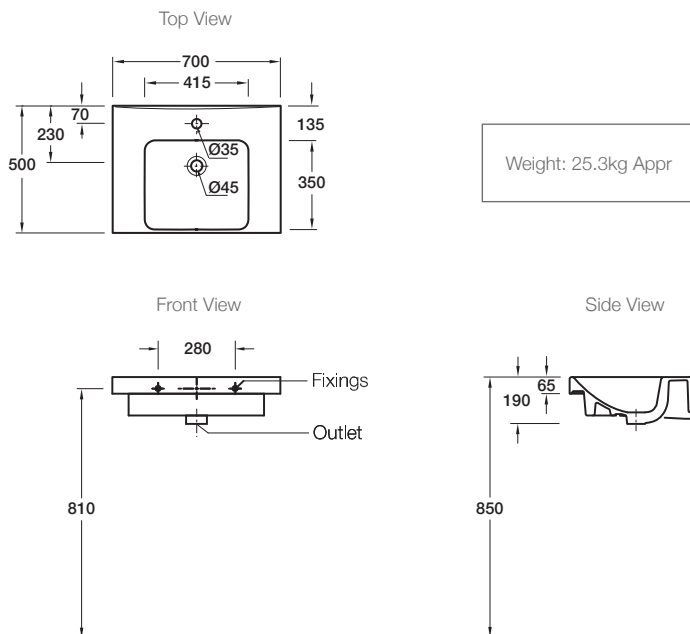

Product

- Reach 700mm hung hung basin

Kohler Code

18572T-1-0

Tapware and trap not included

Included Components

- Chrome overflow cover
- Wall fixing bolts and anchors

Features

- Centre tap hole
- Overflow outlet
- Vitreous china

Optional Accessories

- Tapware (page 6.0.1)
- Generic basin accessories (section 1.8)

Related Products

- Reach basins
- Reach toilets

Technical Details

Installation Notes:

- For best results, the walls must be square, plumb and level.
- Basin must be secured using the supplied anchors and bolts.
- Wall bracing recommended for timber stud wall installations.