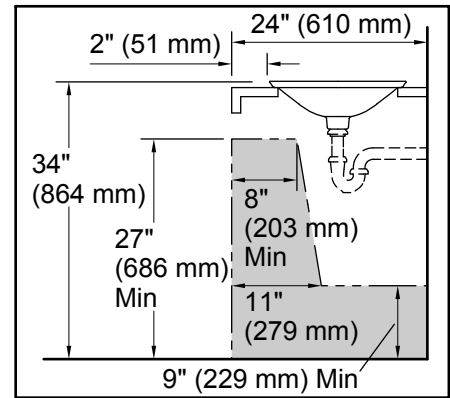

Dutchmaster Blush Floral™ Carillon® Round

Bathroom Sink

K-30333-DM1

Recommended ADA Installation