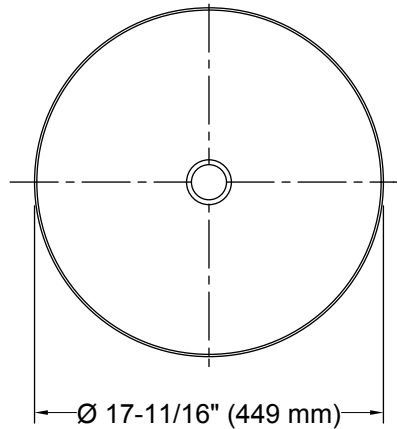

Dutchmaster Blush Floral™ Carillon® Round

Bathroom Sink

K-30333-DM1

Recommended ADA Installation