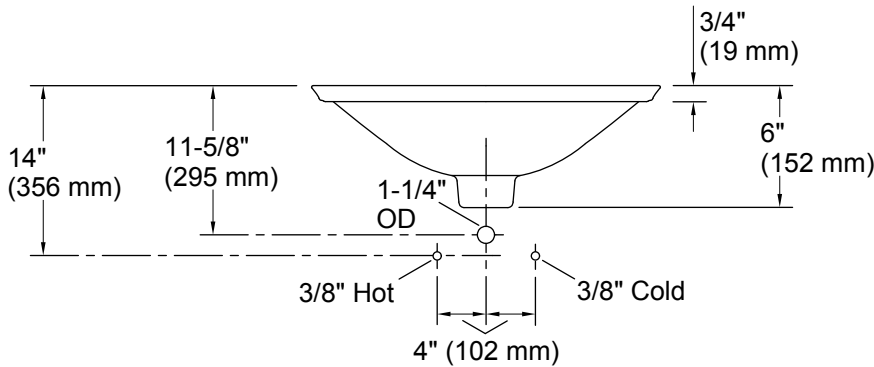

## Technical Information

All product dimensions are nominal.

- Bowl configuration: Single
- Installation: Drop-in
- Bowl area (Only): Diameter: 17-11/16" (449 mm)  
Bowl depth: 4" (102 mm)  
Water depth: 4" (102 mm)
- Template: 1242827, required, included