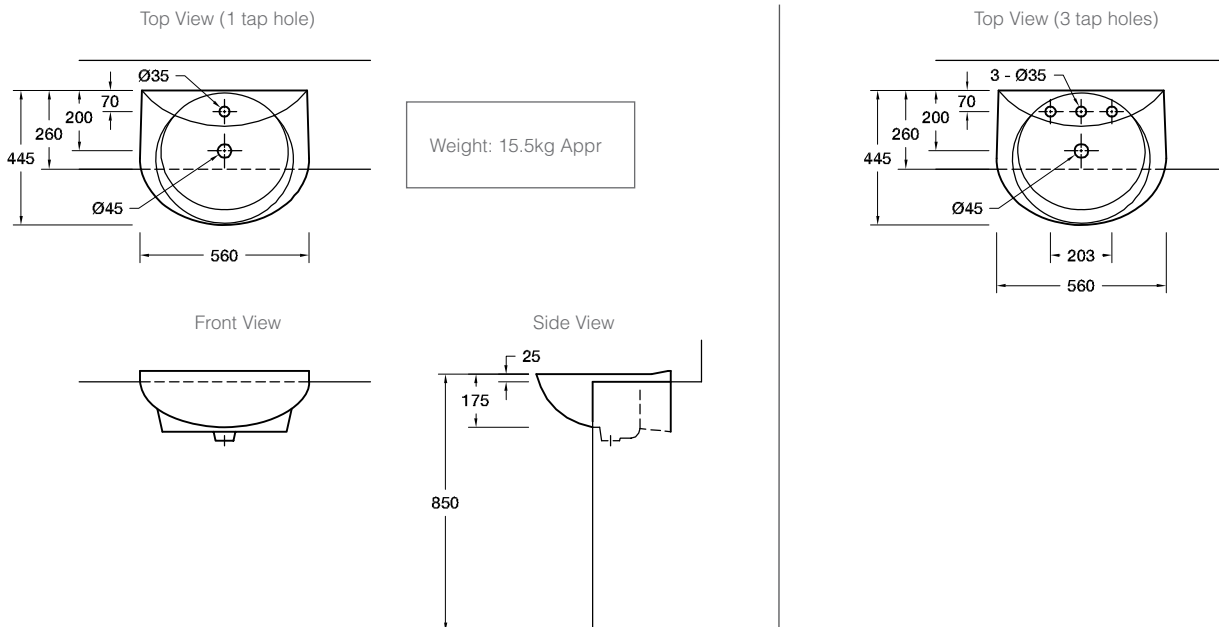

Technical Details

Installation Notes:

- Allow a minimum of 50mm from the wall for easy cleaning.
- A hole for the basin needs to be made in the bench top (please refer to cutting template).
- The basin is fixed to the bench top using the appropriate silicone sealant (not supplied).