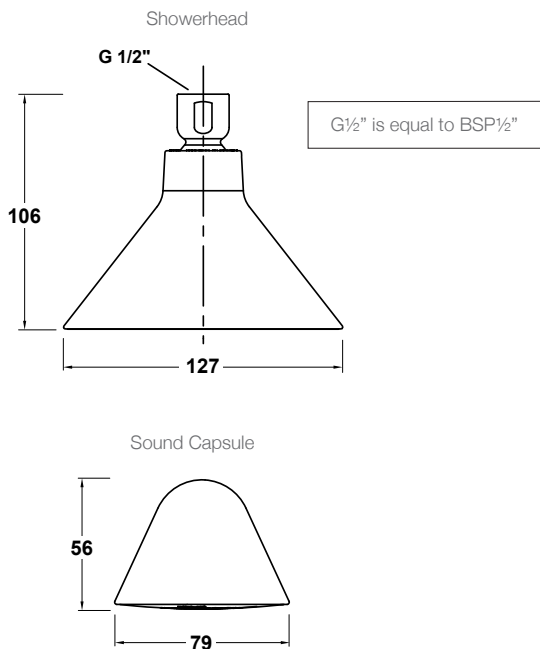

Included Components

- Showerhead with white sprayface
- BLUETOOTH® Sound capsule
- USB recharge cable

WELS RATING
(3 Star 9 Litres / min)

Features

- BLUETOOTH® connectivity for wireless streaming of audio input
- 2 size options: 5" or 8" showerhead
- Polished chrome
- White sprayface
- Optimized sprayface for maximum performance
- Magnetic docking for sound capsule
- Rechargeable lithium ion battery with USB cable
- KOHLER finishes resist tarnishing and corrosion

Warranty*

- Showerhead - 7 years
- Speaker - 1 year

* For more detail about terms and conditions of the warranty, please visit www.kohler.co.nz

Technical Details

Operating Temperature	32°F (0°C) - 140°F (60°C)
Maximum Relative Humidity	100% condensing
USB Cable Length	1m
Output Power	1.5 Watts into 4 Ohms
Total Harmonic Distortion	<1% at 1kHz at full output power
BLUETOOTH® wireless range	10m
Battery Charge Time	7 hours
Play Time*	7 hours
Charge Voltage	USB 5 V

Installation Notes:

- G 1/2" female thread.
- Optimum working pressure 35-500 kPa.
- Inline filters should be used to protect tapware from debris that may be present within the plumbing.
- Suitable for Mains pressure only