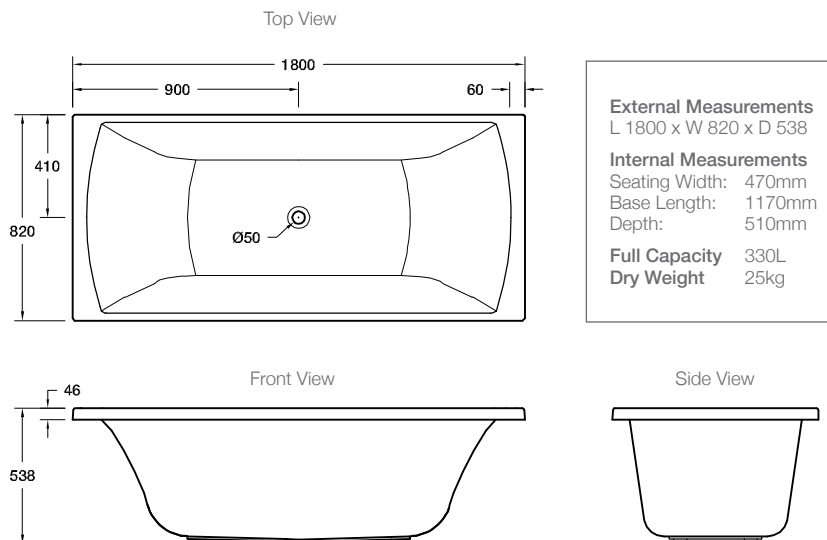

Overflow and waste not included

Features

- Drop-in acrylic bath (fully reinforced)
- Also available as a 1675mm drop-in bath

Optional Accessories

- Tapware (page 6.0.1)

Related Products

- Patio baths (page 3.0.1)

Technical Details

Installation Notes:

- Floor must provide support for a minimum of 400kg and must be level.
- 40mm waste (not supplied) is required.