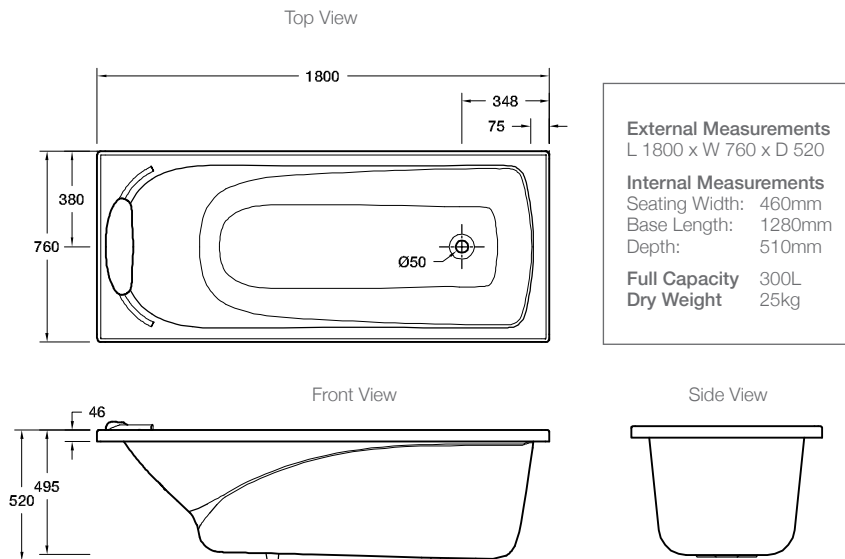

**Product**

- Regatta 1800mm drop-in bath

**AU Code**

118774

**NZ Code**

552582

**Kohler Code**

11300A-0

Overflow and waste not included

**Included Components**

- Chrome rail
- Rail fixing kit
- Charcoal pillow

**Features**

- Drop-in acrylic bath (fully reinforced)
- Also available as a 1667mm drop-in bath
- Elegant chrome head rail and charcoal pillow

**Optional Accessories**

- Tapware (page 6.0.1)

**Related Products**

- Regatta baths (page 3.0.1)
- Regatta BubbleMassage™ (page 4.0.1)

**Technical Details****Installation Notes:**

- Floor must provide support for a minimum of 400kg and must be level.
- 40mm waste (not supplied) is required.