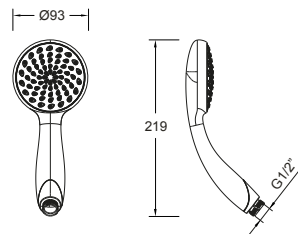

Product

- Nectar slide shower

NZ Code

TBA

Kohler Code

98200A-CP

Included Components

- 1.5m hose
- Slide rail & wall elbow
- showerhead

Features

- Polished chrome
- Brass rail
- KOHLER finishes resist tarnishing and corrosion

WELS RATING
(3 Star 9 Litres / min)

Technical Details

Front View

Side View

Shower Head

G1/2" is equal to BSP1/2"

Hose

Installation Notes:

- Wall elbow G1/2" female thread.
- Optimum working pressure 35-500 kPa.
- Inline filters should be used to protect tapware from debris that may be present within the plumbing.