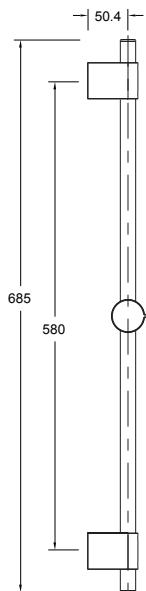

Product

- Nectar slide shower

NZ Code

TBA

Kohler Code

98200A-CP

Included Components

- 1.5m hose
- Slide rail & wall elbow
- showerhead

Features

- Polished chrome
- Brass rail
- KOHLER finishes resist tarnishing and corrosion

WELS RATING
(3 Star 9 Litres / min)

Technical Details

Front View

Side View

Shower Head

G1/2" is equal to BSP1/2"

Hose

Installation Notes:

- Wall elbow G1/2" female thread.
- Optimum working pressure 35-500 kPa.
- Inline filters should be used to protect tapware from debris that may be present within the plumbing.