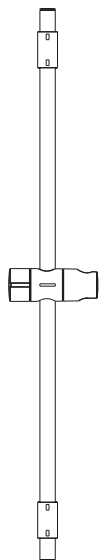

Product

- Nectar slide shower

NZ Code

TBA

Kohler Code

98200A-CP

Included Components

- 1.5m hose
- Slide rail & wall elbow
- showerhead

Features

- Polished chrome
- Brass rail
- KOHLER finishes resist tarnishing and corrosion

WELS RATING
(3 Star 9 Litres / min)

Technical Details

Front View

Side View

Shower Head

G1/2" is equal to BSP1/2"

Hose

Installation Notes:

- Wall elbow G1/2" female thread.
- Optimum working pressure 35-500 kPa.
- Inline filters should be used to protect tapware from debris that may be present within the plumbing.