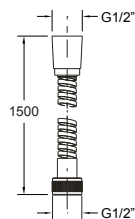

Product

- Nectar slide shower

NZ Code

TBA

Kohler Code

98200A-CP

Included Components

- 1.5m hose
- Slide rail & wall elbow
- showerhead

Features

- Polished chrome
- Brass rail
- KOHLER finishes resist tarnishing and corrosion

WELS RATING
(3 Star 9 Litres / min)

Technical Details

Front View

Side View

Shower Head

G1/2" is equal to BSP1/2"

Hose

Installation Notes:

- Wall elbow G1/2" female thread.
- Optimum working pressure 35-500 kPa.
- Inline filters should be used to protect tapware from debris that may be present within the plumbing.