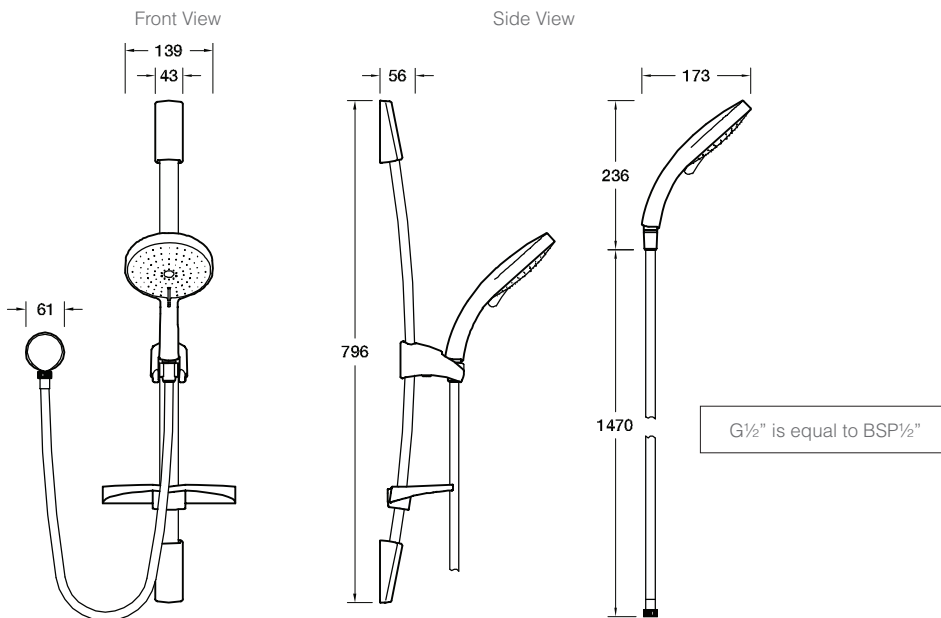

Product

- Omega 14 slide shower

AU Code

115029

NZ Code

586154

Kohler Code

10744A-CP

Included Components

- 1.5m hose
- Slide rail & wall elbow
- 140mm dia showerhead
- Soap dish

Features

- Polished chrome
- Suitable for mains pressure
- Brass rail

WELS RATING
(3 Star 8 Litres / min)

Related Products

- Omega shower tapware (page 6.0.1)

Technical Details

Installation Notes:

- Wall elbow G $\frac{1}{2}$ " female thread.
- Optimum working pressure 300-500 kPa.
- Inline filters should be used to protect tapware from debris that may be present within the plumbing.