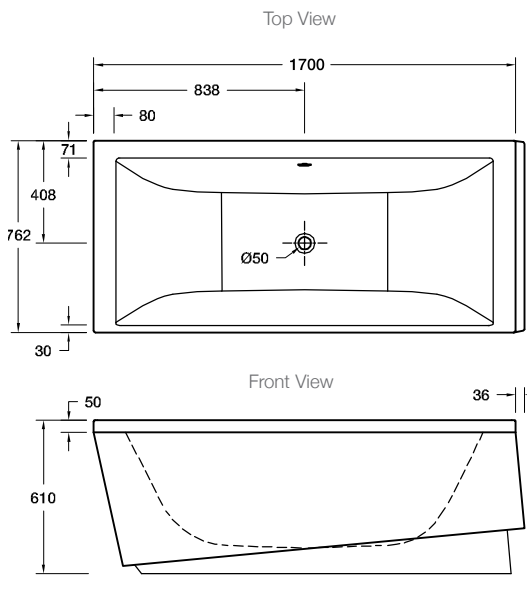

Included Components

- 40mm chrome pop-up waste and overflow

Features

- Freestanding acrylic bath (fully reinforced)
- Easy installation using drop-in base support system and adjustable feet
- Skirt detail

External Measurements	
L 1700 x W 762 x D 610	
Internal Measurements	
Seating Width:	430mm
Base Length:	990mm
Depth:	405mm
Full Capacity	235L
Dry Weight	30kg

Installation Notes:

- Floor must provide support for a minimum of 400kg and must be level.