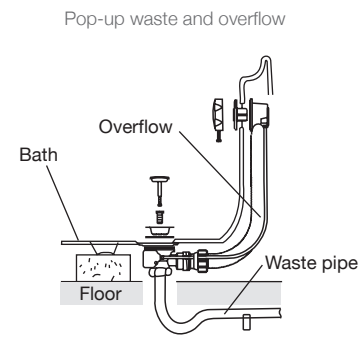

Included Components

- 40mm chrome pop-up waste and overflow

Features

- Freestanding acrylic bath (fully reinforced)
- Easy installation using drop-in base support system and adjustable feet
- Skirt detail

Optional Accessories

- Evok bath pillow in charcoal
- Tapware (page 6.0.1)

Related Products

- Evok baths (page 3.0.1)
- Evok whirlpools (page 4.0.1)
- Escalé BubbleMassage™ baths (page 4.0.1)

Technical Details

External Measurements	
L 1700 x W 762 x D 610	
Internal Measurements	
Seating Width:	430mm
Base Length:	990mm
Depth:	405mm
Full Capacity	235L
Dry Weight	30kg

Installation Notes:

- Floor must provide support for a minimum of 400kg and must be level.