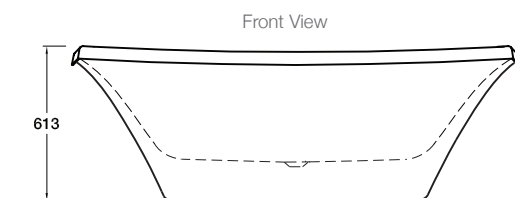

Included Components

- 40mm chrome pop-up waste and overflow
- One piece acrylic skirt
- Removable white bath pillow
- Guide bush floor mounting system with adjustable feet

Features

- Freestanding acrylic bath (fully reinforced)
- Two piece design (bath and skirt)
- Contemporary European design
- Tapware deck
- Simple drop on guide bush floor location system
- Feet are adjustable

Optional Accessories

- Tapware (page 6.0.1)

Related Products

- Escale basins (page 1.0.1)
- Escale toilets (page 2.0.1)
- Escale whirlpools (page 4.0.1)
- Escale BubbleMassage™ (page 4.0.1)
- Escale baths (page 3.0.1)
- Escale furniture (page 8.0.1)

Technical Details

External Measurements
L 1775 x W 870 x D 613

Internal Measurements
Seating Width: 430mm
Base Length: 1200mm
Depth: 340mm

Full Capacity 180L
Dry Weight 35kg

Pop-up waste and overflow

Floor mounting system