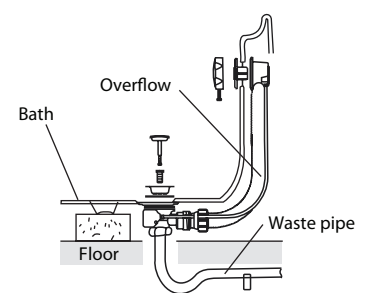

Included Components

- 40mm chrome pop-up waste and overflow
- One piece acrylic skirt
- Removable white bath pillow
- Guide bush floor mounting system with adjustable feet

Features

- Freestanding acrylic bath (fully reinforced)
- Two piece design (bath and skirt)
- Contemporary European design
- Tapware deck
- Simple drop on guide bush floor location system
- Feet are adjustable

Optional Accessories

- Tapware (page 6.0.1)

Related Products

- Escale basins (page 1.0.1)
- Escale toilets (page 2.0.1)
- Escale whirlpools (page 4.0.1)
- Escale BubbleMassage™ (page 4.0.1)
- Escale baths (page 3.0.1)
- Escale furniture (page 8.0.1)

Technical Details

External Measurements
L 1775 x W 870 x D 613

Internal Measurements
Seating Width: 430mm
Base Length: 1200mm
Depth: 340mm

Full Capacity 180L
Dry Weight 35kg

Pop-up waste and overflow

Floor mounting system

Installation Notes:

- Floor must provide support for a minimum of 400kg and must be level.
- Utilises a simple drop on guide bush system (supplied) to secure bath to floor. Simply fix the guide bush to the floor using appropriate screws or bolts (not supplied). Lower bath onto guide bush and adjust feet.
- It is recommended that a Hepworth flexible waste trap system (not supplied) is used to connect the waste outlet.