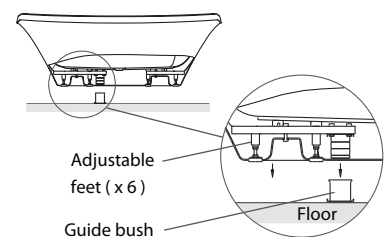

Included Components

- 40mm chrome pop-up waste and overflow
- One piece acrylic skirt
- Removable white bath pillow
- Guide bush floor mounting system with adjustable feet

Features

- Freestanding acrylic bath (fully reinforced)
- Two piece design (bath and skirt)
- Contemporary European design
- Tapware deck
- Simple drop on guide bush floor location system
- Feet are adjustable

Technical Details

External Measurements
L 1775 x W 870 x D 613

Internal Measurements
Seating Width: 430mm
Base Length: 1200mm
Depth: 340mm

Full Capacity 180L
Dry Weight 35kg

Pop-up waste and overflow

Floor mounting system

Installation Notes:

- Floor must provide support for a minimum of 400kg and must be level.
- Utilises a simple drop on guide bush system (supplied) to secure bath to floor. Simply fix the guide bush to the floor using appropriate screws or bolts (not supplied). Lower bath onto guide bush and adjust feet.
- It is recommended that a Hepworth flexible waste trap system (not supplied) is used to connect the waste outlet.