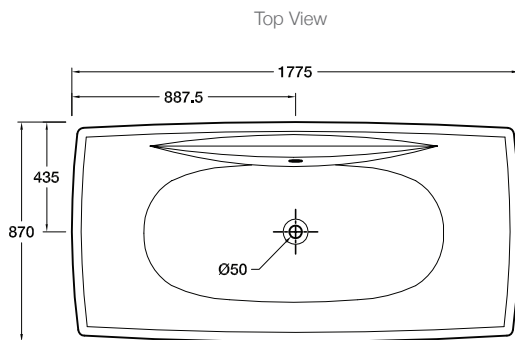

Included Components

- 40mm chrome pop-up waste and overflow
- One piece acrylic skirt
- Removable white bath pillow
- Guide bush floor mounting system with adjustable feet

Features

- Freestanding acrylic bath (fully reinforced)
- Two piece design (bath and skirt)
- Contemporary European design
- Tapware deck
- Simple drop on guide bush floor location system
- Feet are adjustable

Technical Details

External Measurements
L 1775 x W 870 x D 613

Internal Measurements
Seating Width: 430mm
Base Length: 1200mm
Depth: 340mm

Full Capacity 180L
Dry Weight 35kg

Pop-up waste and overflow

Floor mounting system