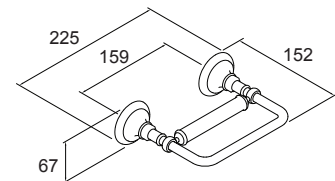

- Towel bar - 457mm  
Kohler: 72567T-\*

- Towel bar - 610mm  
Kohler: 72568T-\*

- Double towel bar - 610mm  
Kohler: 72570T-\*

- Hotelier - 610mm  
Kohler: 72575T-\*

- Vertical toilet roll holder  
Kohler: 72576T-\*

- Toilet roll holder  
Kohler: 72573T-\*

- Robe hook  
Kohler: 72572T-\*

- Towel ring  
Kohler: 72571T-\*

**Installation Notes:**

- In an effort to make installation quick and easy, Kohler accessories are shipped with a hex key wrench, anchors and pre-assembled parts.
- While it is possible to mount them to any surface, a stud mounted product will yield the best results.