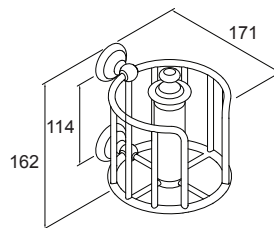

- Towel bar - 457mm  
Kohler: 72567T-\*

- Towel bar - 610mm  
Kohler: 72568T-\*

- Double towel bar - 610mm  
Kohler: 72570T-\*

- Hotelier - 610mm  
Kohler: 72575T-\*

- Vertical toilet roll holder  
Kohler: 72576T-\*

- Toilet roll holder  
Kohler: 72573T-\*

- Robe hook  
Kohler: 72572T-\*

- Towel ring  
Kohler: 72571T-\*

**Installation Notes:**

- In an effort to make installation quick and easy, Kohler accessories are shipped with a hex key wrench, anchors and pre-assembled parts.
- While it is possible to mount them to any surface, a stud mounted product will yield the best results.