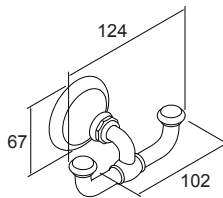

- Towel bar - 457mm  
Kohler: 72567T-\*

- Towel bar - 610mm  
Kohler: 72568T-\*

- Double towel bar - 610mm  
Kohler: 72570T-\*

- Hotelier - 610mm  
Kohler: 72575T-\*

- Vertical toilet roll holder  
Kohler: 72576T-\*

- Toilet roll holder  
Kohler: 72573T-\*

- Robe hook  
Kohler: 72572T-\*

- Towel ring  
Kohler: 72571T-\*

**Installation Notes:**

- In an effort to make installation quick and easy, Kohler accessories are shipped with a hex key wrench, anchors and pre-assembled parts.
- While it is possible to mount them to any surface, a stud mounted product will yield the best results.