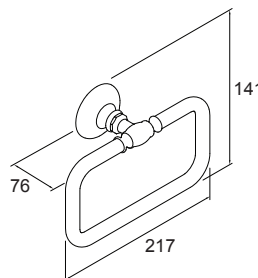

- Towel bar - 457mm  
Kohler: 72567T-\*

- Towel bar - 610mm  
Kohler: 72568T-\*

- Double towel bar - 610mm  
Kohler: 72570T-\*

- Hotelier - 610mm  
Kohler: 72575T-\*

- Vertical toilet roll holder  
Kohler: 72576T-\*

- Toilet roll holder  
Kohler: 72573T-\*

- Robe hook  
Kohler: 72572T-\*

- Towel ring  
Kohler: 72571T-\*

**Installation Notes:**

- In an effort to make installation quick and easy, Kohler accessories are shipped with a hex key wrench, anchors and pre-assembled parts.
- While it is possible to mount them to any surface, a stud mounted product will yield the best results.