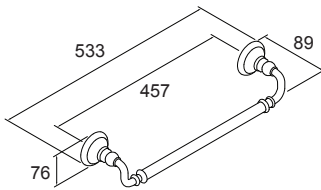

**Included Components**

- Installation hardware

**Features**

- Metal construction
- Durability
- No visible fixings

**Finishes**

-  Polished chrome (-CP)
-  Brushed bronze (-BV)
-  Oil-rubbed Bronze (-2BZ)

- Towel bar - 457mm  
Kohler: 72567T-\*

- Towel bar - 610mm  
Kohler: 72568T-\*

- Double towel bar - 610mm  
Kohler: 72570T-\*

- Hotelier - 610mm  
Kohler: 72575T-\*

- Vertical toilet roll holder  
Kohler: 72576T-\*

- Toilet roll holder  
Kohler: 72573T-\*

- Robe hook  
Kohler: 72572T-\*

- Towel ring  
Kohler: 72571T-\*

**Installation Notes:**

- In an effort to make installation quick and easy, Kohler accessories are shipped with a hex key wrench, anchors and pre-assembled parts.
- While it is possible to mount them to any surface, a stud mounted product will yield the best results.