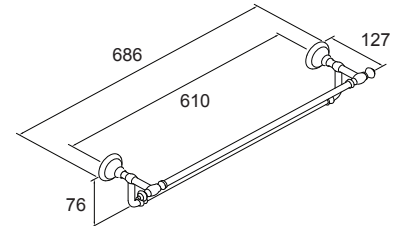

- Towel bar - 457mm  
Kohler: 72567T-\*

- Towel bar - 610mm  
Kohler: 72568T-\*

- Double towel bar - 610mm  
Kohler: 72570T-\*

- Hotelier - 610mm  
Kohler: 72575T-\*

- Vertical toilet roll holder  
Kohler: 72576T-\*

- Toilet roll holder  
Kohler: 72573T-\*

- Robe hook  
Kohler: 72572T-\*

- Towel ring  
Kohler: 72571T-\*

**Installation Notes:**

- In an effort to make installation quick and easy, Kohler accessories are shipped with a hex key wrench, anchors and pre-assembled parts.
- While it is possible to mount them to any surface, a stud mounted product will yield the best results.