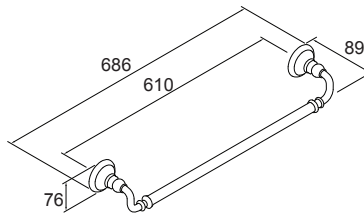

**Included Components**

- Installation hardware

**Features**

- Metal construction
- Durability
- No visible fixings

**Finishes**

-  Polished chrome (-CP)
-  Brushed bronze (-BV)
-  Oil-rubbed Bronze (-2BZ)

- Towel bar - 457mm  
Kohler: 72567T-\*

- Towel bar - 610mm  
Kohler: 72568T-\*

- Double towel bar - 610mm  
Kohler: 72570T-\*

- Hotelier - 610mm  
Kohler: 72575T-\*

- Vertical toilet roll holder  
Kohler: 72576T-\*

- Toilet roll holder  
Kohler: 72573T-\*

- Robe hook  
Kohler: 72572T-\*

- Towel ring  
Kohler: 72571T-\*

**Installation Notes:**

- In an effort to make installation quick and easy, Kohler accessories are shipped with a hex key wrench, anchors and pre-assembled parts.
- While it is possible to mount them to any surface, a stud mounted product will yield the best results.