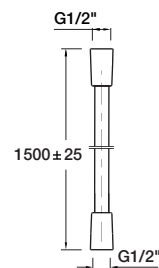

Product

- Rain Duet shower column with square head

AU Code

119319

NZ Code

621616

Kohler Code

8943A-CP

**Included Components**

- Shower head
- Shower column with diverter
- 1.5m hose
- Handshower

Features

- Catalyst Spray Technology delivers a luxurious and drenching 'rain' experience
- Divert between handshower and overhead shower
- Polished chrome
- Suitable for mains pressure
- KOHLER finishes resist tarnishing and corrosion

WELS RATING
(3 Star 9 Litres / min)

Related Products

- Rain Duet tapware (page 6.0.1)

Technical Details

G $\frac{1}{2}$ " is equal to BSP $\frac{1}{2}$ "

Shower Head**Shower Hose****Installation Notes:**

- Wall elbow G $\frac{1}{2}$ " female thread.
- Optimum working pressure 300-500 kPa.
- Inline filters should be used to protect tapware from debris that may be present within the plumbing.