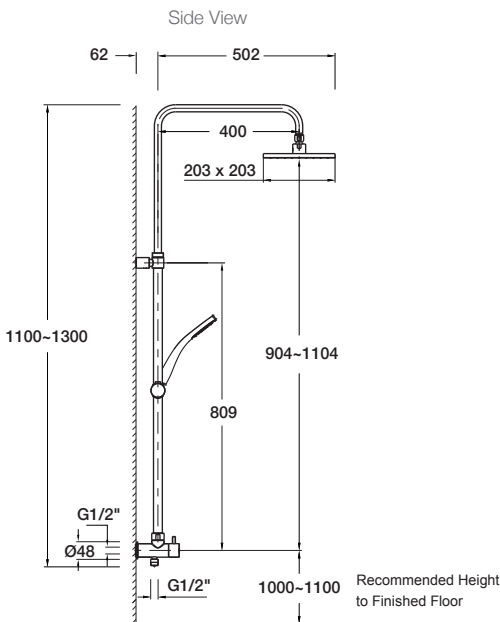

Product

- Rain Duet shower column with square head

AU Code

119319

NZ Code

621616

Kohler Code

8943A-CP

**Included Components**

- Shower head
- Shower column with diverter
- 1.5m hose
- Handshower

Features

- Catalyst Spray Technology delivers a luxurious and drenching 'rain' experience
- Divert between handshower and overhead shower
- Polished chrome
- Suitable for mains pressure
- KOHLER finishes resist tarnishing and corrosion

WELS RATING
(3 Star 9 Litres / min)

Related Products

- Rain Duet tapware (page 6.0.1)

Technical Details

G $\frac{1}{2}$ " is equal to BSP $\frac{1}{2}$ "

Shower Head**Shower Hose****Installation Notes:**

- Wall elbow G $\frac{1}{2}$ " female thread.
- Optimum working pressure 300-500 kPa.
- Inline filters should be used to protect tapware from debris that may be present within the plumbing.