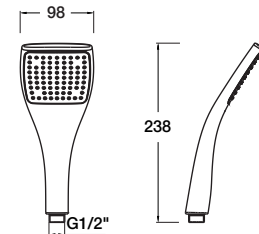

Product

- Rain Duet shower column with square head

AU Code

119319

NZ Code

621616

Kohler Code

8943A-CP

**Included Components**

- Shower head
- Shower column with diverter
- 1.5m hose
- Handshower

Features

- Catalyst Spray Technology delivers a luxurious and drenching 'rain' experience
- Divert between handshower and overhead shower
- Polished chrome
- Suitable for mains pressure
- KOHLER finishes resist tarnishing and corrosion

WELS RATING
(3 Star 9 Litres / min)

Related Products

- Rain Duet tapware (page 6.0.1)

Technical Details

G $\frac{1}{2}$ " is equal to BSP $\frac{1}{2}$ "

Shower Head**Shower Hose****Installation Notes:**

- Wall elbow G $\frac{1}{2}$ " female thread.
- Optimum working pressure 300-500 kPa.
- Inline filters should be used to protect tapware from debris that may be present within the plumbing.