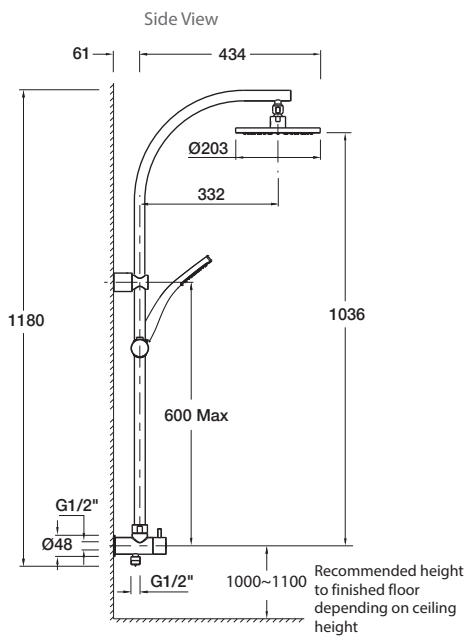

**Product**

- Rain Duet shower column with round head

NZ Code  
621615

Kohler Code  
8942A-CP

**Included Components**

- Shower head
- Shower column with diverter
- 1.5m hose
- Handshower

**Features**

- Katalyst Spray Technology delivers a luxurious and drenching 'rain' experience
- Divert between handshower and overhead shower
- Polished chrome
- Suitable for mains pressure
- KOHLER finishes resist tarnishing and corrosion

WELS RATING  
(3 Star 9 Litres / min)

**Related Products**

- Rain Duet tapware (page 6.0.1)

**Technical Details**

G1/2" is equal to BSP1/2"

**Installation Notes:**

- Wall elbow G1/2" female thread.
- Optimum working pressure 300-500 kPa.