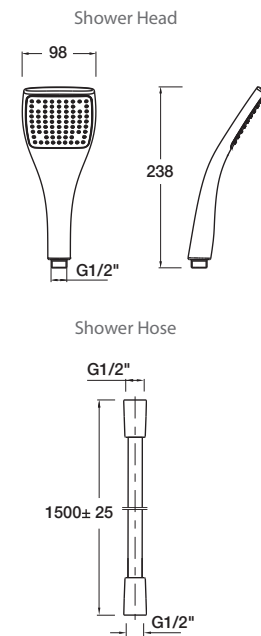

**Product**

- Rain Duet shower column with round head

NZ Code  
621615

Kohler Code  
8942A-CP

**Included Components**

- Shower head
- Shower column with diverter
- 1.5m hose
- Handshower

**Features**

- Katalyst Spray Technology delivers a luxurious and drenching 'rain' experience
- Divert between handshower and overhead shower
- Polished chrome
- Suitable for mains pressure
- KOHLER finishes resist tarnishing and corrosion

WELS RATING  
(3 Star 9 Litres / min)

**Related Products**

- Rain Duet tapware (page 6.0.1)

**Technical Details**

G1/2" is equal to BSP1/2"

**Installation Notes:**

- Wall elbow G1/2" female thread.
- Optimum working pressure 300-500 kPa.