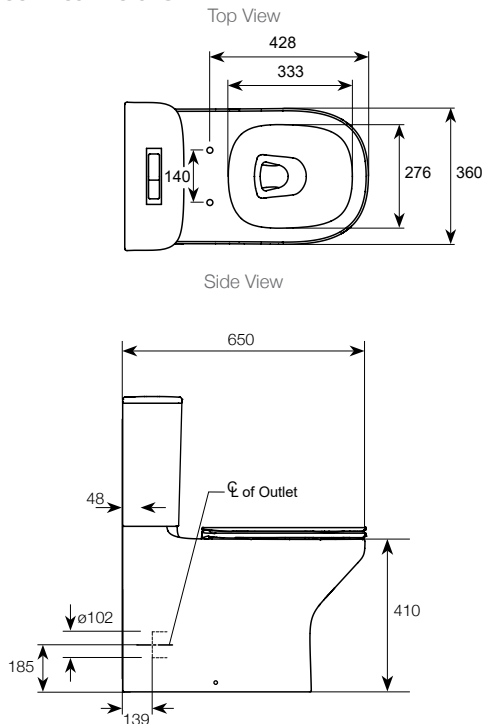

- Dual flush (4.5/3L).
- Water entry: Top left rear entry.
- P-trap set out height: 185mm.
- S-trap set out:
 - Standard: 90mm - 140mm (with vario pan connector & 20mm offset pan collar - supplied).
 - Optional: 160mm - 280 mm (with long adjustable vario pan connector, 77837A-NA - not supplied).
- Rimless pan design.
- Vitreous china.
- Optional Slim or Elite seat. Elite seat provides additional night light and fragrance functions in 3 scents-not supplied.
- Fresh Laundry (PK-3) 7731T-B-NA
- Avocado SPA (PK-3) 7766T-B-NA
- Garden Waterfall (PK-3) 7729T-B-NA

Technical Details

Weight: Pan - 36kg Approx
Cistern - 14kg Approx

*Note: Set outs between 160-280mm are achievable with the Long Adjustable Vario Connector 77837A-NA (not supplied).

Installation Notes:

- Water supply pressure range: 137 kPa - 500 kPa.
- Can be installed as a P-trap using a straight connector (not supplied) or as an S-trap using the Vario connector (supplied) along with the 20mm offset pan collar (supplied).
- Top left rear entry water supply hose is supplied.