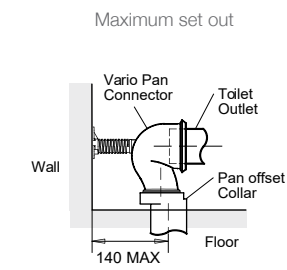

- Dual flush (4.5/3L).
- Water entry: Top left rear entry.
- P-trap set out height: 185mm.
- S-trap set out:
 - Standard: 90mm - 140mm (with vario pan connector & 20mm offset pan collar - supplied).
 - Optional: 160mm - 280 mm (with long adjustable vario pan connector, 77837A-NA - not supplied).
- Rimless pan design.
- Vitreous china.
- Optional Slim or Elite seat. Elite seat provides additional night light and fragrance functions in 3 scents-not supplied.
- Fresh Laundry (PK-3) 7731T-B-NA
- Avocado SPA (PK-3) 7766T-B-NA
- Garden Waterfall (PK-3) 7729T-B-NA

Technical Details

Weight: Pan - 36kg Approx
Cistern - 14kg Approx

*Note: Set outs between 160-280mm are achievable with the Long Adjustable Vario Connector 77837A-NA (not supplied).

Installation Notes:

- Water supply pressure range: 137 kPa - 500 kPa.
- Can be installed as a P-trap using a straight connector (not supplied) or as an S-trap using the Vario connector (supplied) along with the 20mm offset pan collar (supplied).
- Top left rear entry water supply hose is supplied.