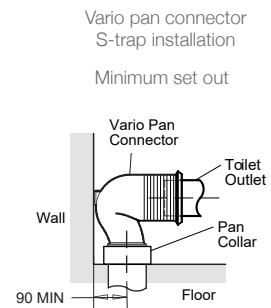

Product

- ModernLife back to wall toilet suite with slim seat
- ModernLife back to wall toilet suite with Elite Seat

Kohler Code

78469A-0
77766A-0

Included Components

- ModernLife toilet pan.
- ModernLife toilet cistern 4.5/3L.
- ModernLife Quiet Close™ toilet seat.
- Vario pan connector.
- Offset pan collar (20mm).
- Floor fixing kit.

- Dual flush (4.5/3L).
- Water entry: Top left rear entry.
- P-trap set out height: 185mm.
- S-trap set out:
 - Standard: 90mm - 140mm (with vario pan connector & 20mm offset pan collar - supplied).
 - Optional: 160mm - 280 mm (with long adjustable vario pan connector, 77837A-NA - not supplied).
- Rimless pan design.
- Vitreous china.
- Optional Slim or Elite seat. Elite seat provides additional night light and fragrance functions in 3 scents-not supplied.
- Fresh Laundry (PK-3) 7731T-B-NA
- Avocado SPA (PK-3) 7766T-B-NA
- Garden Waterfall (PK-3) 7729T-B-NA

Technical Details

Weight: Pan - 36kg Approx
Cistern - 14kg Approx

*Note: Set outs between 160-280mm are achievable with the Long Adjustable Vario Connector 77837A-NA (not supplied).

Installation Notes:

- Water supply pressure range: 137 kPa - 500 kPa.
- Can be installed as a P-trap using a straight connector (not supplied) or as an S-trap using the Vario connector (supplied) along with the 20mm offset pan collar (supplied).
- Top left rear entry water supply hose is supplied.