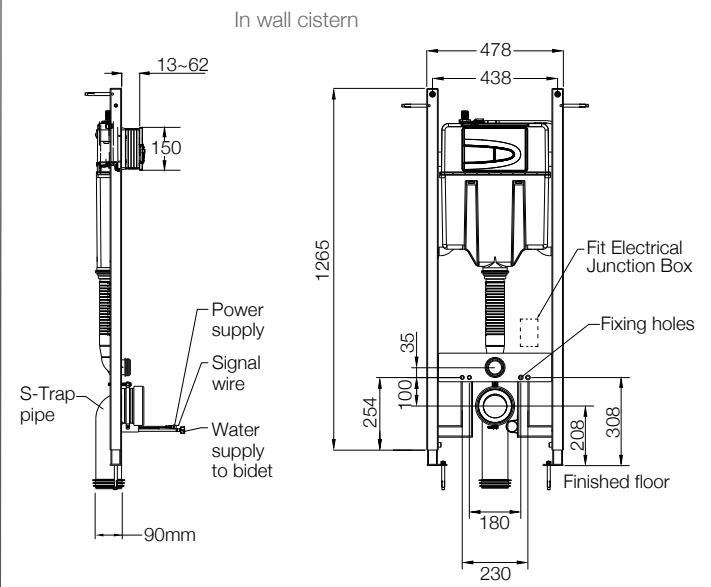

Product

- Veil wall faced intelligent toilet

Kohler Code

K-8423A-0

Included Components

- Veil wall faced toilet with integrated bidet.
- In wall cistern - Hydro tower 500 (4.5/3L).
- Touchless flush button panel.
- Wireless one touch remote.
- Waste pipes (P trap) & straight inlet connection pipe.

WELS RATING
(4 Star 3.5L av. flush)

Toilet Features

- Touchless flush button panel in Honed White.
- Ergonomic french curve seat with antibacterial material.
- Sensor activated auto open and close function for seat lid.
- Insulated in-wall cistern - fully framed.
- Automatic, touchless or manual Dual flush (4.5/3L).
- Built in LED night-light.
- Deodoriser function.
- Back up shut-off valve located on cistern.
- Rimless pan design.
- Vitreous china.

Bidet Features

- Instantly heated water with stainless steel wand.
- Spray wand features adjustable water pressure and temperature, and oscillate and pulsate functions.
- Air blower and heated seat with adjustable temperature.
- Self cleaning and UV sanitising nozzle.

Technical Details

Weight: Pan - 48.5 kg Approx
In-wall Tank - 16kg Approx

Installation Notes:

- Water supply pressure range: Min 70kPa - Max 500kpa.
- Power supply requirements: Dedicated 10A min, 220~240V AC, 50/60Hz supply with ELCB or GFCI.
Rated power:1000W. Max instant power: 1600W.
- In-wall cistern has an adjustable height and is designed to be fixed to the floor & studs using coach screws (not supplied).
- IMPORTANT: This toilet must be installed in accordance with AS/NZS 3500.1 Plumbing and Drainage.