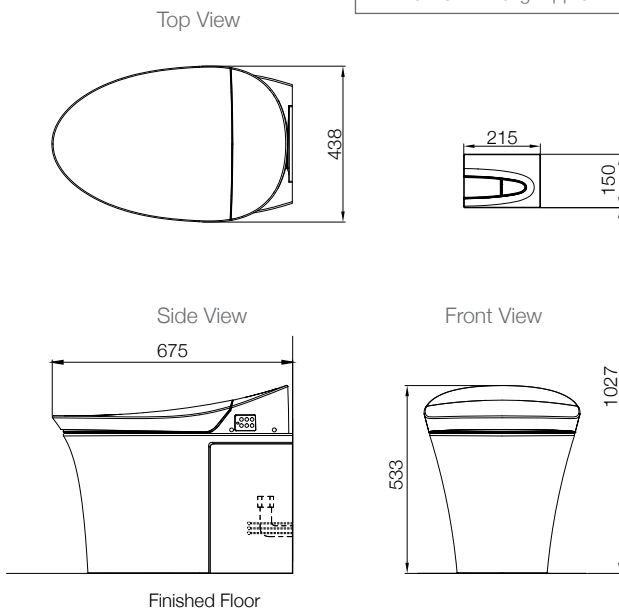

Product

- Veil wall faced intelligent toilet

Kohler Code

K-8423A-0

Included Components

- Veil wall faced toilet with integrated bidet.
- In wall cistern - Hydro tower 500 (4.5/3L).
- Touchless flush button panel.
- Wireless one touch remote.
- Waste pipes (P trap) & straight inlet connection pipe.

WELS RATING
(4 Star 3.5L av. flush)

Toilet Features

- Touchless flush button panel in Honed White.
- Ergonomic french curve seat with antibacterial material.
- Sensor activated auto open and close function for seat lid.
- Insulated in-wall cistern - fully framed.
- Automatic, touchless or manual Dual flush (4.5/3L).
- Built in LED night-light.
- Deodoriser function.
- Back up shut-off valve located on cistern.
- Rimless pan design.
- Vitreous china.

Technical Details

Weight: Pan - 48.5 kg Approx
In-wall Tank - 16kg Approx

Installation Notes:

- Water supply pressure range: Min 70kPa - Max 500kpa.
- Power supply requirements: Dedicated 10A min, 220~240V AC, 50/60Hz supply with ELCB or GFCI.
Rated power:1000W. Max instant power: 1600W.
- In-wall cistern has an adjustable height and is designed to be fixed to the floor & studs using coach screws (not supplied).
- IMPORTANT: This toilet must be installed in accordance with AS/NZS 3500.1 Plumbing and Drainage.