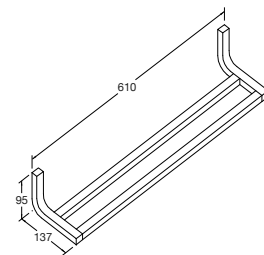

**Included Components**

- Installation hardware

**Features**

- Polished chrome • Metal construction • Durability • No visible fixings

- Robe hook - 305mm  
Kohler: 11585-CP

- Towel ring - 305mm  
Kohler: 11587-CP

- Towel arm - 454mm  
Kohler: 11586-CP

- Covered toilet tissue holder  
Kohler: 11584-CP

- Vertical toilet tissue holder  
Kohler: 11583-CP

- Double towel bar - 610mm  
Kohler: 11582-CP

- Hotelier shelf - 610mm  
Kohler: 11577-CP

- Towel bar - 457mm  
Kohler: 11580-CP

- Towel bar - 610mm  
Kohler: 11581-CP

- Towel bar - 762mm  
Kohler: 11588-CP

**Installation Notes:**

- In an effort to make installation quick and easy, Kohler accessories are shipped with a hex key wrench, anchors and pre-assembled parts.
- While it is possible to mount them to any surface, a stud mounted product will yield the best results.