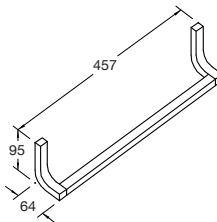

**Included Components**

- Installation hardware

**Features**

- Polished chrome • Metal construction • Durability • No visible fixings

- Robe hook - 305mm  
Kohler: 11585-CP

- Towel ring - 305mm  
Kohler: 11587-CP

- Towel arm - 454mm  
Kohler: 11586-CP

- Covered toilet tissue holder  
Kohler: 11584-CP

- Vertical toilet tissue holder  
Kohler: 11583-CP

- Double towel bar - 610mm  
Kohler: 11582-CP

- Hotelier shelf - 610mm  
Kohler: 11577-CP

- Towel bar - 457mm  
Kohler: 11580-CP

- Towel bar - 610mm  
Kohler: 11581-CP

- Towel bar - 762mm  
Kohler: 11588-CP

**Installation Notes:**

- In an effort to make installation quick and easy, Kohler accessories are shipped with a hex key wrench, anchors and pre-assembled parts.
- While it is possible to mount them to any surface, a stud mounted product will yield the best results.