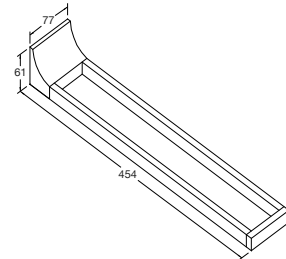

**Included Components**

- Installation hardware

**Features**

- Polished chrome • Metal construction • Durability • No visible fixings

- Robe hook - 305mm  
Kohler: 11585-CP

- Towel ring - 305mm  
Kohler: 11587-CP

- Towel arm - 454mm  
Kohler: 11586-CP

- Covered toilet tissue holder  
Kohler: 11584-CP

- Vertical toilet tissue holder  
Kohler: 11583-CP

- Double towel bar - 610mm  
Kohler: 11582-CP

- Hotelier shelf - 610mm  
Kohler: 11577-CP

- Towel bar - 457mm  
Kohler: 11580-CP

- Towel bar - 610mm  
Kohler: 11581-CP

- Towel bar - 762mm  
Kohler: 11588-CP

**Installation Notes:**

- In an effort to make installation quick and easy, Kohler accessories are shipped with a hex key wrench, anchors and pre-assembled parts.
- While it is possible to mount them to any surface, a stud mounted product will yield the best results.