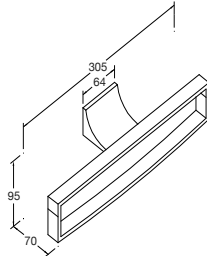

**Included Components**

- Installation hardware

**Features**

- Polished chrome • Metal construction • Durability • No visible fixings

- Robe hook - 305mm  
Kohler: 11585-CP

- Towel ring - 305mm  
Kohler: 11587-CP

- Towel arm - 454mm  
Kohler: 11586-CP

- Covered toilet tissue holder  
Kohler: 11584-CP

- Vertical toilet tissue holder  
Kohler: 11583-CP

- Double towel bar - 610mm  
Kohler: 11582-CP

- Hotelier shelf - 610mm  
Kohler: 11577-CP

- Towel bar - 457mm  
Kohler: 11580-CP

- Towel bar - 610mm  
Kohler: 11581-CP

- Towel bar - 762mm  
Kohler: 11588-CP

**Installation Notes:**

- In an effort to make installation quick and easy, Kohler accessories are shipped with a hex key wrench, anchors and pre-assembled parts.
- While it is possible to mount them to any surface, a stud mounted product will yield the best results.