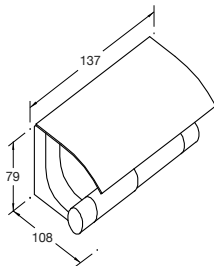

**Included Components**

- Installation hardware

**Features**

- Polished chrome • Metal construction • Durability • No visible fixings

- Robe hook - 305mm  
Kohler: 11585-CP

- Towel ring - 305mm  
Kohler: 11587-CP

- Towel arm - 454mm  
Kohler: 11586-CP

- Covered toilet tissue holder  
Kohler: 11584-CP

- Vertical toilet tissue holder  
Kohler: 11583-CP

- Double towel bar - 610mm  
Kohler: 11582-CP

- Hotelier shelf - 610mm  
Kohler: 11577-CP

- Towel bar - 457mm  
Kohler: 11580-CP

- Towel bar - 610mm  
Kohler: 11581-CP

- Towel bar - 762mm  
Kohler: 11588-CP

**Installation Notes:**

- In an effort to make installation quick and easy, Kohler accessories are shipped with a hex key wrench, anchors and pre-assembled parts.
- While it is possible to mount them to any surface, a stud mounted product will yield the best results.