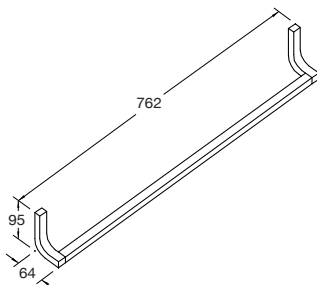

**Included Components**

- Installation hardware

**Features**

- Polished chrome • Metal construction • Durability • No visible fixings

- Robe hook - 305mm  
Kohler: 11585-CP

- Towel ring - 305mm  
Kohler: 11587-CP

- Towel arm - 454mm  
Kohler: 11586-CP

- Covered toilet tissue holder  
Kohler: 11584-CP

- Vertical toilet tissue holder  
Kohler: 11583-CP

- Double towel bar - 610mm  
Kohler: 11582-CP

- Hotelier shelf - 610mm  
Kohler: 11577-CP

- Towel bar - 457mm  
Kohler: 11580-CP

- Towel bar - 610mm  
Kohler: 11581-CP

- Towel bar - 762mm  
Kohler: 11588-CP

**Installation Notes:**

- In an effort to make installation quick and easy, Kohler accessories are shipped with a hex key wrench, anchors and pre-assembled parts.
- While it is possible to mount them to any surface, a stud mounted product will yield the best results.