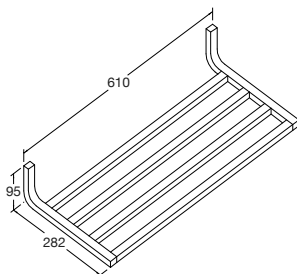

**Included Components**

- Installation hardware

**Features**

- Polished chrome • Metal construction • Durability • No visible fixings

- Robe hook - 305mm  
Kohler: 11585-CP

- Towel ring - 305mm  
Kohler: 11587-CP

- Towel arm - 454mm  
Kohler: 11586-CP

- Covered toilet tissue holder  
Kohler: 11584-CP

- Vertical toilet tissue holder  
Kohler: 11583-CP

- Double towel bar - 610mm  
Kohler: 11582-CP

- Hotelier shelf - 610mm  
Kohler: 11577-CP

- Towel bar - 457mm  
Kohler: 11580-CP

- Towel bar - 610mm  
Kohler: 11581-CP

- Towel bar - 762mm  
Kohler: 11588-CP

**Installation Notes:**

- In an effort to make installation quick and easy, Kohler accessories are shipped with a hex key wrench, anchors and pre-assembled parts.
- While it is possible to mount them to any surface, a stud mounted product will yield the best results.