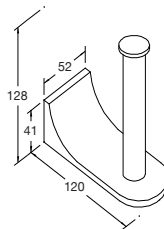

**Included Components**

- Installation hardware

**Features**

- Polished chrome • Metal construction • Durability • No visible fixings

- Robe hook - 305mm  
Kohler: 11585-CP

- Towel ring - 305mm  
Kohler: 11587-CP

- Towel arm - 454mm  
Kohler: 11586-CP

- Covered toilet tissue holder  
Kohler: 11584-CP

- Vertical toilet tissue holder  
Kohler: 11583-CP

- Double towel bar - 610mm  
Kohler: 11582-CP

- Hotelier shelf - 610mm  
Kohler: 11577-CP

- Towel bar - 457mm  
Kohler: 11580-CP

- Towel bar - 610mm  
Kohler: 11581-CP

- Towel bar - 762mm  
Kohler: 11588-CP

**Installation Notes:**

- In an effort to make installation quick and easy, Kohler accessories are shipped with a hex key wrench, anchors and pre-assembled parts.
- While it is possible to mount them to any surface, a stud mounted product will yield the best results.