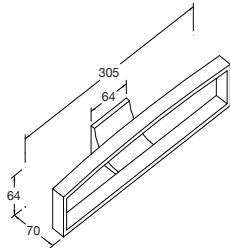

**Included Components**

- Installation hardware

**Features**

- Polished chrome • Metal construction • Durability • No visible fixings

- Robe hook - 305mm  
Kohler: 11585-CP

- Towel ring - 305mm  
Kohler: 11587-CP

- Towel arm - 454mm  
Kohler: 11586-CP

- Covered toilet tissue holder  
Kohler: 11584-CP

- Vertical toilet tissue holder  
Kohler: 11583-CP

- Double towel bar - 610mm  
Kohler: 11582-CP

- Hotelier shelf - 610mm  
Kohler: 11577-CP

- Towel bar - 457mm  
Kohler: 11580-CP

- Towel bar - 610mm  
Kohler: 11581-CP

- Towel bar - 762mm  
Kohler: 11588-CP

**Installation Notes:**

- In an effort to make installation quick and easy, Kohler accessories are shipped with a hex key wrench, anchors and pre-assembled parts.
- While it is possible to mount them to any surface, a stud mounted product will yield the best results.