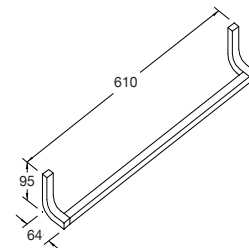

**Included Components**

- Installation hardware

**Features**

- Polished chrome • Metal construction • Durability • No visible fixings

- Robe hook - 305mm  
Kohler: 11585-CP

- Towel ring - 305mm  
Kohler: 11587-CP

- Towel arm - 454mm  
Kohler: 11586-CP

- Covered toilet tissue holder  
Kohler: 11584-CP

- Vertical toilet tissue holder  
Kohler: 11583-CP

- Double towel bar - 610mm  
Kohler: 11582-CP

- Hotelier shelf - 610mm  
Kohler: 11577-CP

- Towel bar - 457mm  
Kohler: 11580-CP

- Towel bar - 610mm  
Kohler: 11581-CP

- Towel bar - 762mm  
Kohler: 11588-CP

**Installation Notes:**

- In an effort to make installation quick and easy, Kohler accessories are shipped with a hex key wrench, anchors and pre-assembled parts.
- While it is possible to mount them to any surface, a stud mounted product will yield the best results.