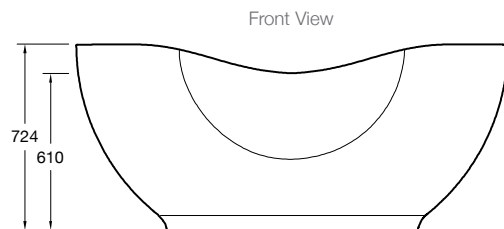

Optional Accessories

- Tapware

Related Products

- Lithocast baths

Technical Details

External Measurements
L 1676 x W 800 x D 724

Internal Measurements
Seating Width: 660mm
Base Length: 1050mm
Depth: 500mm

Full Capacity 340L
Dry Weight 238kg

Side View

Installation Notes:

- Floor must provide support for a minimum of 500kg / square meter of loading and must be level.
- Lifting straps will be required to lift or move the bath.