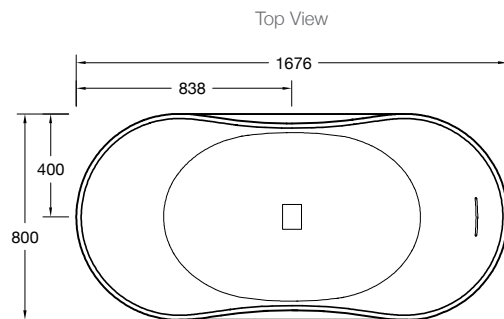

Product

- Abrazo lithocast oval freestanding bath

Kohler Code

1800A-HW1

Included Components

- Click-up waste
- Flexible waste pipe - 900mm - ID30mm

Features

- Lithocast cast acrylic plain bath
- Matte finish with stone like appearance
- Cast integral overflow
- Flush integral click-up waste

Optional Accessories

- Tapware

Related Products

- Lithocast baths

Technical Details

External Measurements
L 1676 x W 800 x D 724

Internal Measurements
Seating Width: 660mm
Base Length: 1050mm
Depth: 500mm

Full Capacity 340L
Dry Weight 238kg

Side View

Installation Notes:

- Floor must provide support for a minimum of 500kg / square meter of loading and must be level.
- Lifting straps will be required to lift or move the bath.