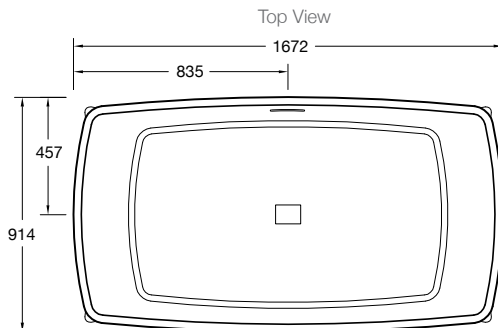

Product

- Aliento lithocast rectangular freestanding bath

Kohler Code

1805A-HW1

**Included Components**

- Click-up waste
- Flexible waste pipe - 900mm - ID30mm

Features

- Lithocast cast acrylic plain bath
- Matte finish with stone like appearance
- Cast integral overflow
- Flush integral click-up waste

Optional Accessories

- Tapware

Related Products

- Lithocast baths

Technical Details**External Measurements**

L 1672 x W 914 x D 640

Internal Measurements

Seating Width: 660mm

Base Length: 1156mm

Depth: 470mm

Full Capacity 435.3L**Dry Weight** 237.7kg**Installation Notes:**

- Floor must provide support for a minimum of 500kg / square meter of loading and must be level.
- Lifting straps will be required to lift or move the bath.