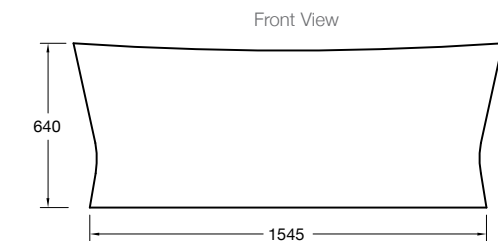

Optional Accessories

- Tapware

Related Products

- Lithocast baths

Technical Details**External Measurements**

L 1672 x W 914 x D 640

Internal Measurements

Seating Width: 660mm

Base Length: 1156mm

Depth: 470mm

Full Capacity 435.3L**Dry Weight** 237.7kg**Installation Notes:**

- Floor must provide support for a minimum of 500kg / square meter of loading and must be level.
- Lifting straps will be required to lift or move the bath.