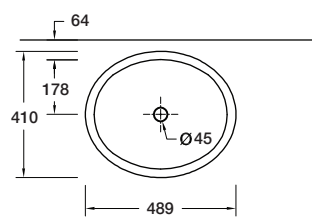

Product

- Caxton undercounter basin with Mille Fleurs Gold & Platinum design

Kohler Code

14218-T9-47

**Included Components**

- Bench top cutting template
- Bench fixing clamps
- Bench fixing anchors and screws

Features

- Mille Fleurs™ Gold and Platinum design
- Undercounter installation
- Deep oval basin
- Vitreous china

Optional Accessories

- Tapware
- Generic basin accessories

Technical Details

Top View (1 tap hole)

Weight: TBA

Front View

Side View

Basin Installation

**Installation Notes:**

- To install, a hole must first be made in the bench top using the template (supplied). Flexible silicone sealant (not supplied) is then applied to the top side of the basin and clamps (supplied) are used to fix the basin to the underside of the bench.