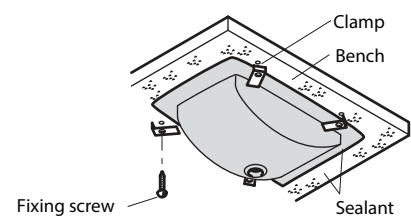

Features

- Mille Fleurs™ Gold and Platinum design
- Undercounter installation
- Deep oval basin
- Vitreous china

Optional Accessories

- Tapware
- Generic basin accessories

Technical Details

Top View (1 tap hole)

Weight: TBA

Front View

Side View

Basin Installation

**Installation Notes:**

- To install, a hole must first be made in the bench top using the template (supplied). Flexible silicone sealant (not supplied) is then applied to the top side of the basin and clamps (supplied) are used to fix the basin to the underside of the bench.