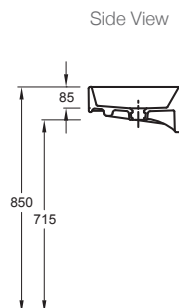

- Left hand tap hole only
- Vitreous china
- Overflow outlet

Optional Accessories

- Tapware
- Generic basin accessories

Related Products

- Rythmik basins

Technical Details

Weight: 17kg Appr

Installation Notes:

- For best results, the walls must be square, plumb and level.
- Basin must be secured using the supplied anchors and bolts.
- Wall bracing recommended for timber stud wall installations.