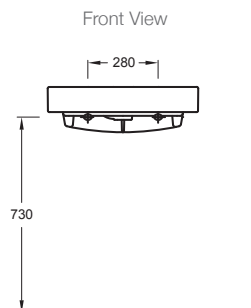

- Left hand tap hole only
- Vitreous china
- Overflow outlet

Optional Accessories

- Tapware
- Generic basin accessories

Related Products

- Rythmik basins

Technical Details

Weight: 17kg Appr

Installation Notes:

- For best results, the walls must be square, plumb and level.
- Basin must be secured using the supplied anchors and bolts.
- Wall bracing recommended for timber stud wall installations.