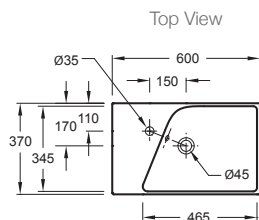

- Left hand tap hole only
- Vitreous china
- Overflow outlet

Optional Accessories

- Tapware
- Generic basin accessories

Related Products

- Rythmik basins

Technical Details

Weight: 17kg Appr

Installation Notes:

- For best results, the walls must be square, plumb and level.
- Basin must be secured using the supplied anchors and bolts.
- Wall bracing recommended for timber stud wall installations.