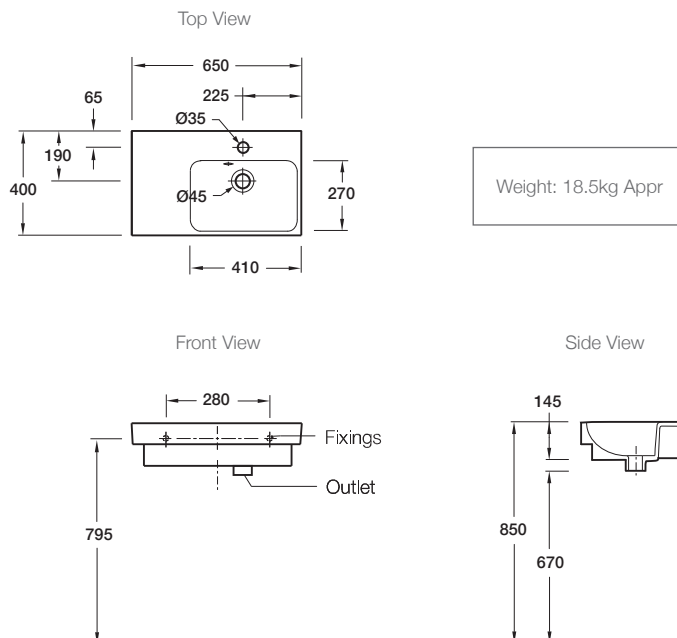

Product

- Reach 650mm wall hung basin

Kohler Code

4947CK-00

**Included Components**

- Chrome overflow cover
- Wall fixing bolts and anchors

Features

- Right hand tap hole only
- Overflow outlet
- Vitreous china

Features

- Tapware (page 6.0.1)
- Generic basin accessories (section 1.8)

Related Products

- Reach basins
- Reach toilets

Technical Details**Installation Notes:**

- For best results, the walls must be square, plumb and level.
- Basin must be secured using the supplied anchors and bolts.
- Wall bracing recommended for timber stud wall installations.