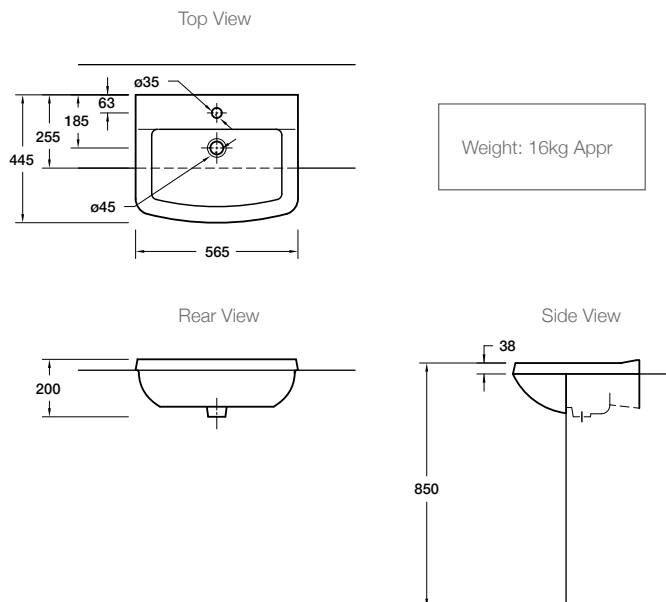

**Product**

- Panache semi recessed 565mm basin - 1 Tap hole

**NZ Code**

617097

**Kohler Code**

17158W-00

**Included Components**

- Fixing bolts and anchors

**Technical Details****Installation Notes:**

- For best results, the walls must be square, plumb and level.
- Basin must be secured using the supplied anchors and bolts.
- Wall bracing recommended for timber stud wall installations.