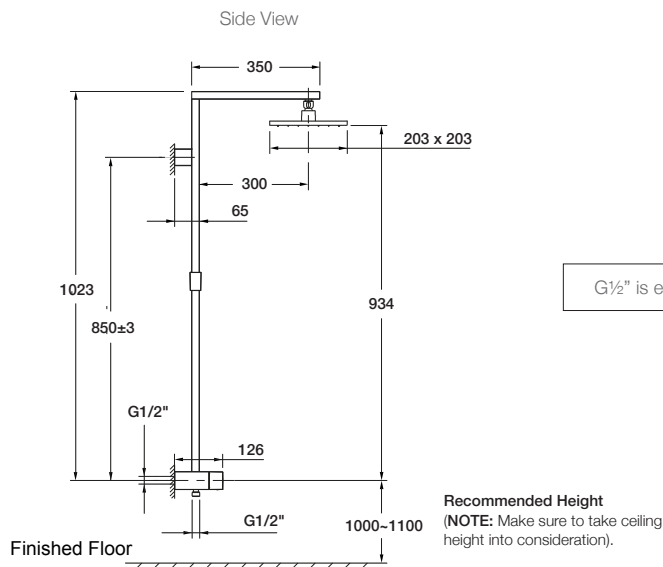

Product

- Loure shower column with square head

Kohler Code

6219A-CP

Included Components

- Katalyst 8" Shower head
- Shower column with diverter
- 1.5m hose
- Dual function handshower

Features

- Divert between handshower and overhead shower
- Soft or strong handshower spray setting
- Polished chrome
- Metal construction
- Suitable for mains pressure
- KOHLER finishes resist tarnishing and corrosion

WELS RATING
(3 Star 9 Litres / min)

Related Products

- Loure tapware
- Loure accessories

Technical Details

Installation Notes:

- Wall elbow - G1/2" female thread.
- Optimum working pressure 100-500 kPa.
- Inline filters should be used to protect tapware from debris that may be present within the plumbing.