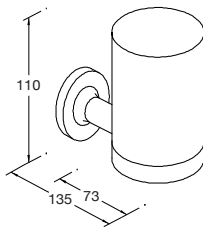

Included Components

- Installation hardware

Features

- Polished chrome • Solid brass construction • Durability • No visible fixings

- Robe hook
Kohler: 14443-CP

- Towel ring
Kohler: 14441-CP

- Vertical toilet tissue holder
Kohler: 14444-CP

- Tumbler with holder
Kohler: 14447-CP

- Soap dish with holder
Kohler: 14445-CP

- Towel bar - 457mm
Kohler: 14435-CP

- Towel bar - 610mm
Kohler: 14436-CP

- Towel bar - 762mm
Kohler: 14437-CP

Installation Notes: