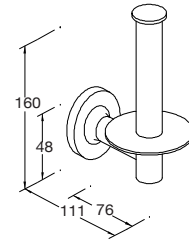

Included Components

- Installation hardware

Features

- Polished chrome • Solid brass construction • Durability • No visible fixings

- Robe hook
Kohler: 14443-CP

- Towel ring
Kohler: 14441-CP

- Vertical toilet tissue holder
Kohler: 14444-CP

- Tumbler with holder
Kohler: 14447-CP

- Soap dish with holder
Kohler: 14445-CP

- Towel bar - 457mm
Kohler: 14435-CP

- Towel bar - 610mm
Kohler: 14436-CP

- Towel bar - 762mm
Kohler: 14437-CP

Installation Notes: