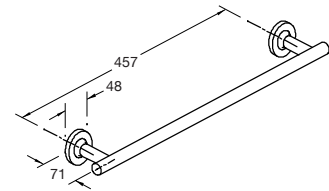

Included Components

- Installation hardware

Features

- Polished chrome • Solid brass construction • Durability • No visible fixings

- Robe hook
Kohler: 14443-CP

- Towel ring
Kohler: 14441-CP

- Vertical toilet tissue holder
Kohler: 14444-CP

- Tumbler with holder
Kohler: 14447-CP

- Soap dish with holder
Kohler: 14445-CP

- Towel bar - 457mm
Kohler: 14435-CP

- Towel bar - 610mm
Kohler: 14436-CP

- Towel bar - 762mm
Kohler: 14437-CP

Installation Notes: