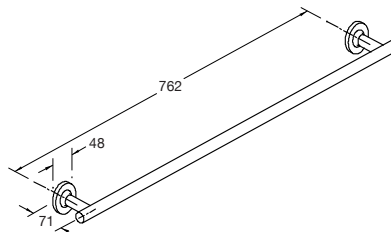

Included Components

- Installation hardware

Features

- Polished chrome • Solid brass construction • Durability • No visible fixings

- Robe hook
Kohler: 14443-CP

- Towel ring
Kohler: 14441-CP

- Vertical toilet tissue holder
Kohler: 14444-CP

- Tumbler with holder
Kohler: 14447-CP

- Soap dish with holder
Kohler: 14445-CP

- Towel bar - 457mm
Kohler: 14435-CP

- Towel bar - 610mm
Kohler: 14436-CP

- Towel bar - 762mm
Kohler: 14437-CP

Installation Notes: