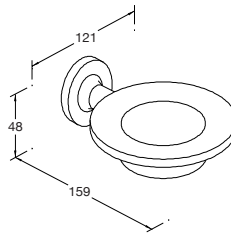

Included Components

- Installation hardware

Features

- Polished chrome • Solid brass construction • Durability • No visible fixings

- Robe hook
Kohler: 14443-CP

- Towel ring
Kohler: 14441-CP

- Vertical toilet tissue holder
Kohler: 14444-CP

- Tumbler with holder
Kohler: 14447-CP

- Soap dish with holder
Kohler: 14445-CP

- Towel bar - 457mm
Kohler: 14435-CP

- Towel bar - 610mm
Kohler: 14436-CP

- Towel bar - 762mm
Kohler: 14437-CP

Installation Notes: