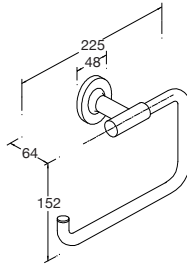

Included Components

- Installation hardware

Features

- Polished chrome • Solid brass construction • Durability • No visible fixings

- Robe hook
Kohler: 14443-CP

- Towel ring
Kohler: 14441-CP

- Vertical toilet tissue holder
Kohler: 14444-CP

- Tumbler with holder
Kohler: 14447-CP

- Soap dish with holder
Kohler: 14445-CP

- Towel bar - 457mm
Kohler: 14435-CP

- Towel bar - 610mm
Kohler: 14436-CP

- Towel bar - 762mm
Kohler: 14437-CP

Installation Notes: