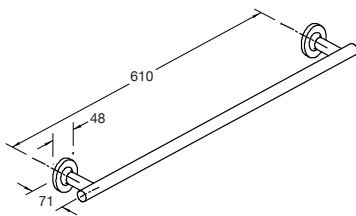

Included Components

- Installation hardware

Features

- Polished chrome • Solid brass construction • Durability • No visible fixings

- Robe hook
Kohler: 14443-CP

- Towel ring
Kohler: 14441-CP

- Vertical toilet tissue holder
Kohler: 14444-CP

- Tumbler with holder
Kohler: 14447-CP

- Soap dish with holder
Kohler: 14445-CP

- Towel bar - 457mm
Kohler: 14435-CP

- Towel bar - 610mm
Kohler: 14436-CP

- Towel bar - 762mm
Kohler: 14437-CP

Installation Notes: