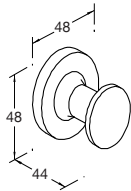

Included Components

- Installation hardware

Features

- Polished chrome • Solid brass construction • Durability • No visible fixings

- Robe hook
Kohler: 14443-CP

- Towel ring
Kohler: 14441-CP

- Vertical toilet tissue holder
Kohler: 14444-CP

- Tumbler with holder
Kohler: 14447-CP

- Soap dish with holder
Kohler: 14445-CP

- Towel bar - 457mm
Kohler: 14435-CP

- Towel bar - 610mm
Kohler: 14436-CP

- Towel bar - 762mm
Kohler: 14437-CP

Installation Notes: