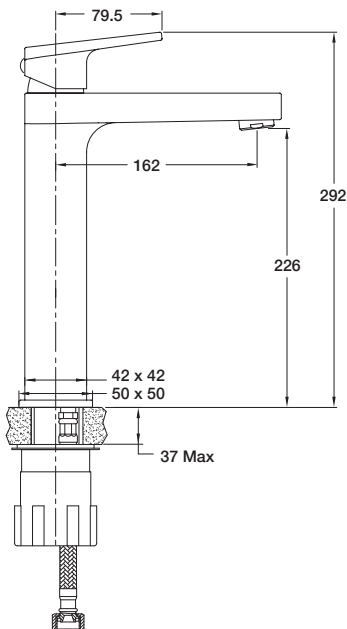

Colour/Finish

Polished chrome.

Material

Metal construction.

Included Components

- Fitting kit.
- Braided hoses.

MAINS PRESSURE
WELS RATING
(5 Star, 6L / min)

Technical Details

Side View

Product Codes

Milano - Basin Mixer - Tall

97530A-CP

Trusted in New Zealand Since 1982

New Zealand

133 Diana Drive, Glenfield, Auckland, New Zealand
PO Box 100-146 NSMC, Auckland, 0745
Ph: 0800 100 382 Fax: 0800 66 44 88
www.Englefield.co.nz

All measurements shown are in millimetres.
Sizes are approximate.

Mar 2015
1260242-A04-A