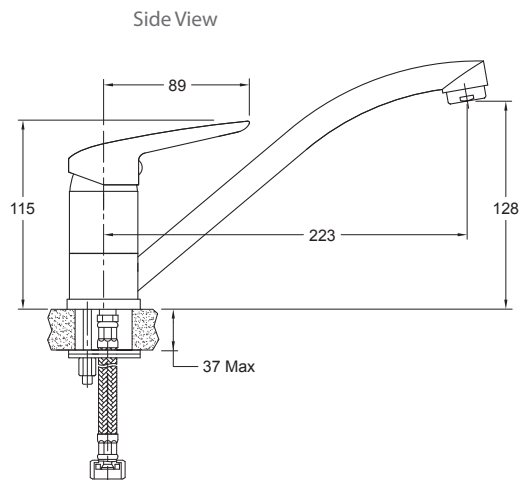

Features

- Easy to install.
- Hardwearing polished chrome.
- Suitable for mains pressure.

Colour/Finish

Polished chrome.

Material

Metal construction.

Included Components

- Fitting kit.
- Braided hoses.
- Base ring.

MAINS PRESSURE
WELS RATING
(4 Star 7.5 Litres / min)

Technical Details

Product	Product Code
Sorrento - Single Lever Kitchen Mixer	97544A-CP

Trusted in New Zealand Since 1982

New Zealand

133 Diana Drive, Glenfield, Auckland, New Zealand
PO Box 100-146 NSMC, Auckland, 0745
Ph: 0800 100 382 Fax: 0800 66 44 88
www.Englefield.co.nz

All measurements shown are in millimetres.
Sizes are approximate.

Jun 2015
1260236-A04-A