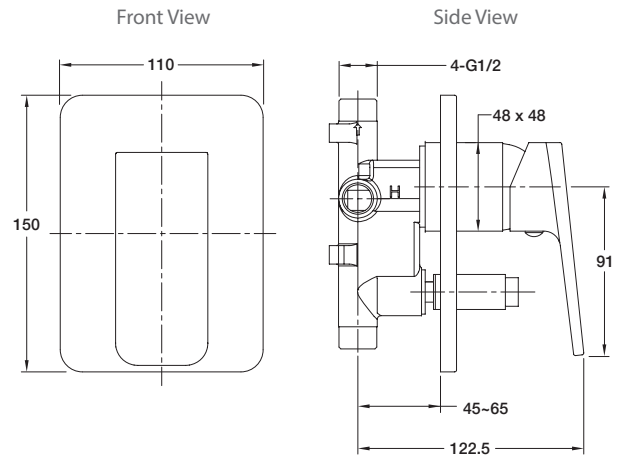

**Features**

- Hardwearing polished chrome.
- Easy to install.
- Suitable for mains, low and unequal pressures.

**Colour/Finish**

Polished chrome.

**Material**

Metal construction.

**Included Components**

- Mixer with 40mm cartridge valve.
- Trim Kit (Lever and face plate).

**Technical Details**

Without diverter

With diverter

Product Codes	
Milano - Shower or Bath Mixer	97516A-CP
Milano - Shower & Bath Mixer - Diverter	97517A-CP

Trusted in New Zealand Since 1982

**New Zealand**

133 Diana Drive, Glenfield, Auckland, New Zealand  
 PO Box 100-146 NSMC, Auckland, 0745  
 Ph: 0800 100 382 Fax: 0800 66 44 88  
[www.Englefield.co.nz](http://www.Englefield.co.nz)

All measurements shown are in millimetres.  
 Sizes are approximate.