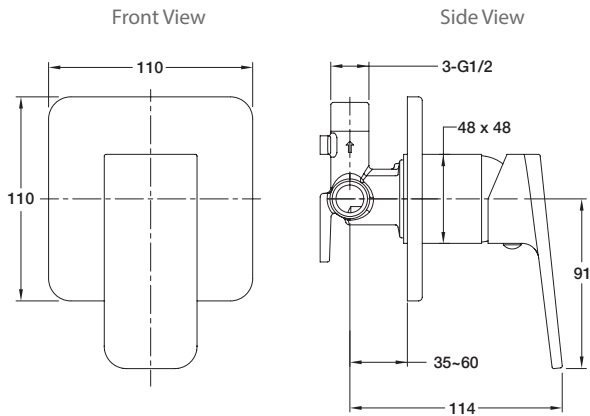

**Features**

- Hardwearing polished chrome.
- Easy to install.
- Suitable for mains, low and unequal pressures.

**Colour/Finish**

Polished chrome.

**Material**

Metal construction.

**Included Components**

- Mixer with 40mm cartridge valve.
- Trim Kit (Lever and face plate).

**Technical Details**

Without diverter

With diverter

Product Codes	
Milano - Shower or Bath Mixer	97516A-CP
Milano - Shower & Bath Mixer - Diverter	97517A-CP

Trusted in New Zealand Since 1982

**New Zealand**

133 Diana Drive, Glenfield, Auckland, New Zealand  
 PO Box 100-146 NSMC, Auckland, 0745  
 Ph: 0800 100 382 Fax: 0800 66 44 88  
[www.Englefield.co.nz](http://www.Englefield.co.nz)

All measurements shown are in millimetres.  
 Sizes are approximate.