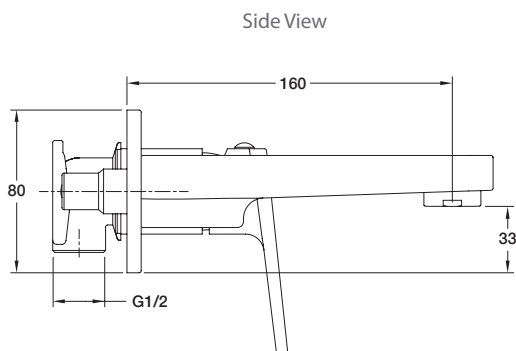

Colour/Finish

Polished chrome.

Material

Metal construction.

Included Components

- Fitting kit

MAINS PRESSURE
WELS RATING
(5 Star, 6L / min)

Technical Details

Product Codes	
Milano - Basin Mixer - Wall Mount	97521A-CP

Trusted in New Zealand Since 1982

New Zealand
 133 Diana Drive, Glenfield, Auckland, New Zealand
 PO Box 100-146 NSMC, Auckland, 0745
 Ph: 0800 100 382 Fax: 0800 66 44 88
 www.Englefield.co.nz

All measurements shown are in millimetres.
 Sizes are approximate.

Mar 2015
 1260243-A04-A