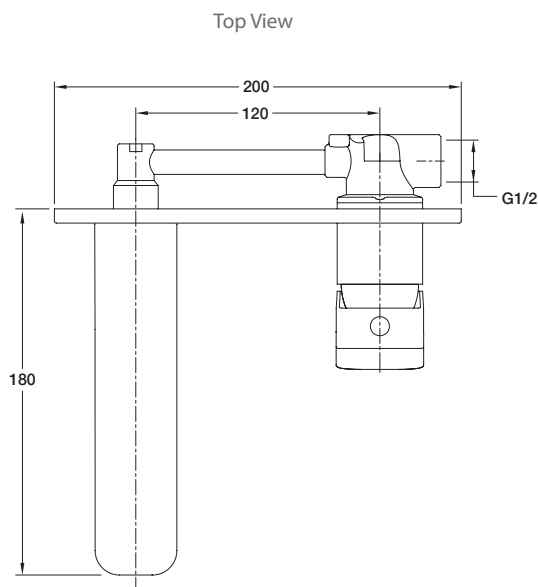

Colour/Finish

Polished chrome.

Material

Metal construction.

Included Components

- Fitting kit

MAINS PRESSURE
WELS RATING
(5 Star, 6L / min)

Technical Details

Product Codes	
Milano - Basin Mixer - Wall Mount	97521A-CP

Trusted in New Zealand Since 1982

New Zealand
 133 Diana Drive, Glenfield, Auckland, New Zealand
 PO Box 100-146 NSMC, Auckland, 0745
 Ph: 0800 100 382 Fax: 0800 66 44 88
 www.Englefield.co.nz

All measurements shown are in millimetres.
 Sizes are approximate.

Mar 2015
 1260243-A04-A