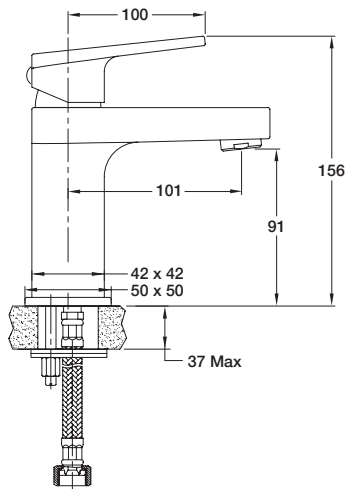

Colour/Finish

Polished chrome.

Material

Metal construction.

Included Components

- Fitting kit.
- Braided hoses.

MAINS PRESSURE
WELS RATING
(5 Star, 6L / min)

Technical Details

Side View

Product Codes	
Milano - Basin Mixer	97511A-CP

Trusted in New Zealand Since 1982

New Zealand
 133 Diana Drive, Glenfield, Auckland, New Zealand
 PO Box 100-146 NSMC, Auckland, 0745
 Ph: 0800 100 382 Fax: 0800 66 44 88
www.Englefield.co.nz

All measurements shown are in millimetres.
 Sizes are approximate.

Mar 2015
 1260241-A04-A