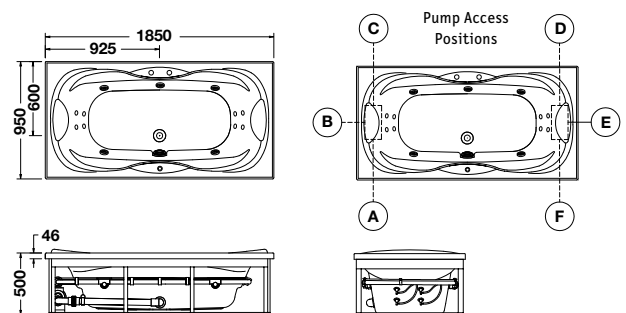

PUMP POSITIONS

Chrome Jets	White SlimJets
ABC 11197A-ABCP5-0	ABC 11197A-ABCP5-0W
DEF 11197A-DEFP5-0	DEF 11197A-DEFP5-0W