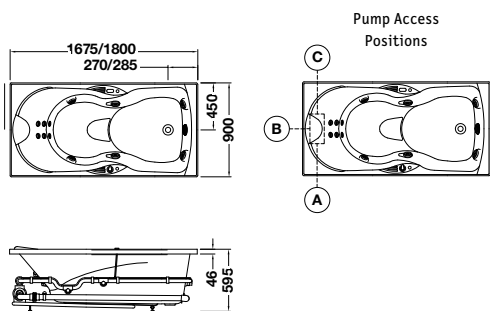

RRP from: **\$4240**

PUMP POSITIONS	
1850 x 1100	
AF 11255A-CA1-0	D 11255A-CA4-0
BC 11255A-CA2-0	E 11255A-CA5-0

EVORA™

Hydrotherapy Massage Rectangular Spa Bath

EVORA™

Hydrotherapy Massage Corner Spa Bath (2 Person)

- 1800 x 900mm (full capacity volume: 490 litre).
- 1670mm x 900mm (full capacity volume: 450 litre).
- 12 jets (6 individually adjustable recessed lumbar jets, 2 rotary side jets and 4 adjustable body jets).
- A generous spa for the single bather to relax with integral soft headrest and jets located for full body comfort.
- Bodyguard® safety valve, chrome fittings and electronic control standard.
- Adjustable steel base support frame included for added strength.

RRP from: **\$3629**

PUMP POSITIONS	
1800 x 900	1670 x 900
AB 11208A-CA1-0	A 11209A-CA1-0
C 11208A-CA3-0	B 11209A-CA2-0
	C 11209A-CA3-0

- 1520mm x 1520mm (full capacity volume: 440 litre).
- 18 jets (12 individually adjustable recessed lumbar jets, 4 rotary side jets and 2 adjustable body jets).
- Integral soft headrest and spaciouly sculptured side-by-side design.
- Bodyguard® safety valve, chrome fittings and electronic control standard.
- Adjustable steel base support frame included for added strength.