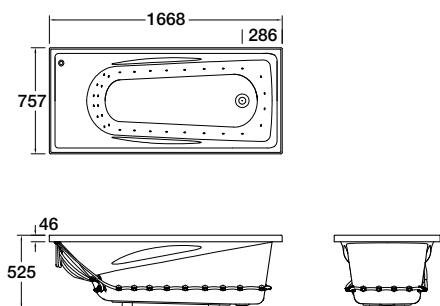

STUDIO™ II

Rectangular AirMassage™ Bath

AirMassage™ Technology

Pillow optional

VALENCIA™

Rectangular AirMassage™ Bath

AirMassage™ Technology

Pillow optional

- 1670 x 760mm drop-in (full capacity volume: 400 litres).
- 32 mini air jets positioned on lumbar region and in ring around base perimeter.
- Manual air switch for easy activation.
- 12.5mm upstand for water tightness.
- Energy efficient heated air blower.
- For extra comfort – a bath pillow is available separately.

RRP from: **$1480**

- 1670 x 760mm without frame (full capacity volume: 320 litre).
- 32 mini air jets.
- 1520 x 760mm without frame (full capacity volume: 280 litre).
- 30 mini air jets.
- Manual air switch for easy activation.
- 12.5mm upstand for watertightness.
- Generous internal dimensions for bathing with contoured backrest.
- Ario rectangular bath pillow available separately.
- Optional extras: 2 sided flat bath wall and apron panels.

RRP from: **$1269**

PRODUCT CODE	
Drop-in AirMassage Bath	1670 x 760 1063A-GAB-0
Studio II Rectangular Pillow (Charcoal)	1092A-58

PRODUCT CODE		
	1670 x 760	1520 x 760
Drop-in AirMassage Bath	1071A-GAB-0	1072A-GAB-0
Flat Pack Timber Frame	1141302	1141301
Bath Wall 2 Sided Flat	C0930A-0	C0928A-0
Apron Panel 2 Sided	C0464A-0	C0463A-0
Apron Panel 1 Sided	C0444A-0	C0443A-0
Ario Rectangular Pillow (Charcoal)	1091A-58	1091A-58