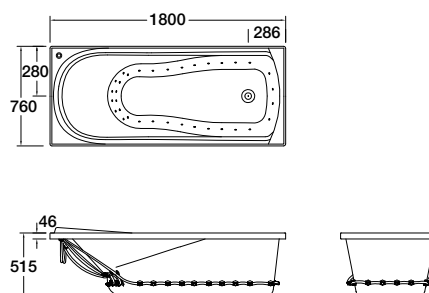

- 1800 x 760mm drop-in (full capacity volume: 450 litres).
- 34 mini air jets positioned on lumbar region and in ring around base perimeter.
- Manual air switch for easy activation.
- 12.5mm upstand for water tightness.
- Energy efficient heated air blower.
- For extra comfort – an Englefield bath pillow is available separately.

RRP from: **$1639**