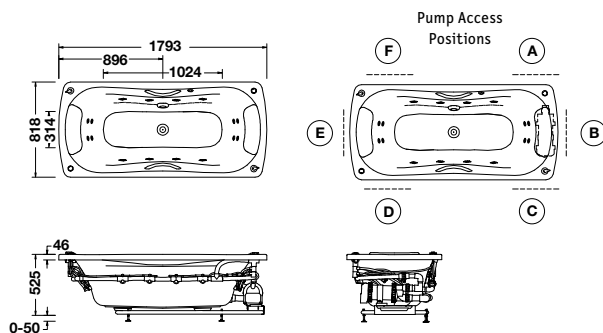

RRP from: **\$3629**

PUMP POSITIONS	
1800 x 900	1670 x 900
AB 11208A-CA1-0	A 11209A-CA1-0
C 11208A-CA3-0	B 11209A-CA2-0
	C 11209A-CA3-0

- 1520mm x 1520mm (full capacity volume: 440 litre).
- 18 jets (12 individually adjustable recessed lumbar jets, 4 rotary side jets and 2 adjustable body jets).
- Integral soft headrest and spaciouly sculptured side-by-side design.
- Bodyguard® safety valve, chrome fittings and electronic control standard.
- Adjustable steel base support frame included for added strength.

RRP from: **\$3905**

PUMP POSITIONS	
1520 x 1520	
AB 11207A-CA1-0	
C 11207A-CA3-0	

RECTANGULAR AND OVAL JET SPA BATHS

ARIO™

Rectangular Spa Bath

SlimJet
option available

- 1800 x 820mm (full capacity volume: 360 litre).
- 16 adjustable body massage jets (8 back jets and 8 body jets on the sides).
- Comes with steel support frame with adjustable feet.
- Chrome hand grips make getting in and out safe.
- Bodyguard® safety valve, chrome fittings and electronic control standard.
- Symmetrical ends and central waste location.
- For reclining luxury, your Ario spa includes 2 removable bath pillows.

RRP from: **\$3130**

PUMP POSITIONS

Chrome Jets	White SlimJets
ABC 1056A-ABCP5-0	ABC 1056A-ABCP5-0W
DEF 1056A-DEFP5-0	DEF 1056A-DEFP5-0W

SIERRA™

Rectangular Spa Bath (2 Person)

SlimJet
option available

- 1850 x 950mm (full capacity volume: 430 litre).
- 13 adjustable jets (8 back jets and 5 body jets).
- Designed for 2 to bathe with centrally located waste.
- Bodyguard® safety valve, chrome fittings and electronic control standard.
- Includes wooden frame for easy installation.
- For reclining comfort, the Sierra spa includes 2 removable Englefield bath pillows.