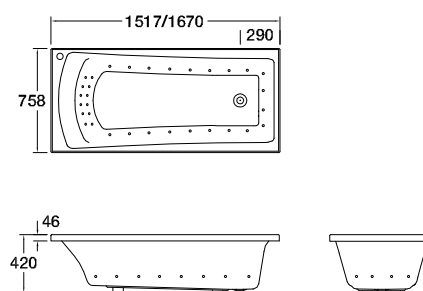

- 1670 x 760mm without frame (full capacity volume: 320 litre).
- 32 mini air jets.
- 1520 x 760mm without frame (full capacity volume: 280 litre).
- 30 mini air jets.
- Manual air switch for easy activation.
- 12.5mm upstand for watertightness.
- Generous internal dimensions for bathing with contoured backrest.
- Ario rectangular bath pillow available separately.
- Optional extras: 2 sided flat bath wall and apron panels.

RRP from: **$1269**