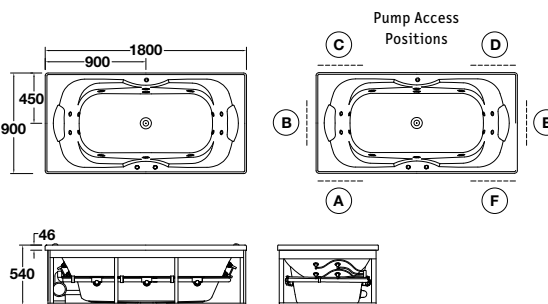

Rectangular Spa Bath
(2 Person)

SlimJet
option available

- 1800mm x 900mm (full capacity volume: 490 litre).
- 6 adjustable body massage jets down the sides.
- Classic oval styling, with minimal inner contouring and a depth of 500mm, this bath provides generous room for 2 people to bathe in comfort.
- Centrally located waste, centrally located electronic control panel.
- Bodyguard® safety valve, chrome fittings and electronic control standard.
- Includes steel support frame with adjustable feet for easy installation.
- For reclining in luxury your Milano includes 2 removable bath pillows.

RRP from: **\$2765**

PUMP POSITIONS	
Chrome Jets	White SlimJets
ABC 862A-ABCP2-0	ABC 862A-ABCP2-0W
DEF 862A-DEFP2-0	DEF 862A-DEFP2-0W

- 1800 x 900mm (full capacity volume: 385 litre).
- Integrated headrest and armrests.
- 14 adjustable body massage jets (8 back jets and 6 body jets on the sides).
- Central waste location allowing 2 to bathe in comfort.
- 12.5mm upstand for watertightness.
- Bodyguard® safety valve, chrome fittings and electronic control standard.
- Includes timber support frame with adjustable feet for easy installation.
- Choice of white slimjets or standard chrome jets.

RRP from: **\$3039**

PUMP POSITIONS	
Chrome Jets	White SlimJets
ABC 45812A-ABCP5-0	ABC 45812A-ABCP5-0W
DEF 45812A-DEFP5-0	DEF 45812A-DEFP5-0W

RECTANGULAR JET SPA BATHS

STUDIO™ II

Rectangular Spa Bath (1800 x 760mm)