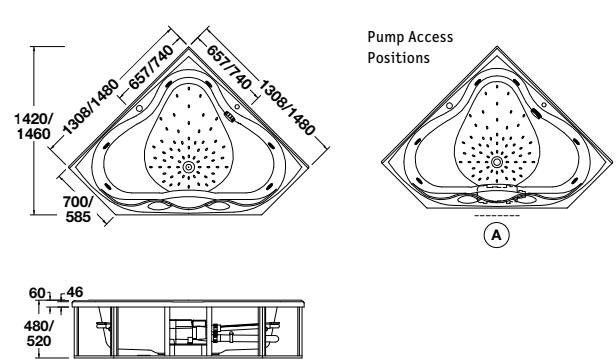

CORNER JET SPA BATHS

ARIO™

Corner Spa Bath

SlimJet
option available

- 1500 x 1500mm (full capacity volume: 370 litre).
- 1300 x 1300mm (full capacity volume: 300 litre).
- 14mm upstand for watertightness.
- 14 adjustable body massage jets (8 back jets and 6 body jets on the sides).
- Bodyguard® safety valve, chrome fittings and electronic control standard.
- Comes with timber frame for easy installation.
- Built-in Chrome hand grip makes getting in and out safe.
- For reclining luxury, your Ario spa includes 2 removable bath pillows.

RRP from: **\$2710**

PUMP POSITIONS		
	Chrome Jets	White SlimJets
1500 x 1500 B	1058A-BP5-0	1058A-BP5-0W
1300 x 1300 B	1059A-BP2-0	1059A-BP2-0W
Wall & Panel Options	1500 x 1500	1300 x 1300
Bath Wall 2 Sided Flat	C0987A-0	C0985A-0
Apron Panel Corner	C0430A-0	1007A-0

SORRENTO™ II

Corner Spa Bath

SlimJet
option available

- 1500mm x 1500mm (full capacity volume: 490 litre).
- 1300mm x 1300mm (full capacity volume: 260 litre).
- 6 adjustable body massage jets.
- 14mm upstand for watertightness.
- Features a built-in accessory shelf and lines that create the maximum space for bathing.
- Bodyguard® safety valve, chrome fittings and electronic control standard.
- Comes with timber frame for easy installation and 2 removable Englefield bath pillows for reclining comfort.
- Optional extras: 2 sided flat bath wall and front apron panel for a quick and tidy finish to your bathroom design.

RRP from: **\$2230**

PUMP POSITIONS		
	Chrome Jets	White SlimJets
1500 x 1500 A	1075A-AP2-0	1075A-AP2-0W
1300 x 1300 A	1996A-AP2-0	1996A-AP2-0W
Wall & Panel Options	1500 x 1500	1300 x 1300
Bath Wall 2 Sided Flat	C0987A-0	C0985A-0
Apron Panel 2 Sided	C0434A-0	C0435A-0