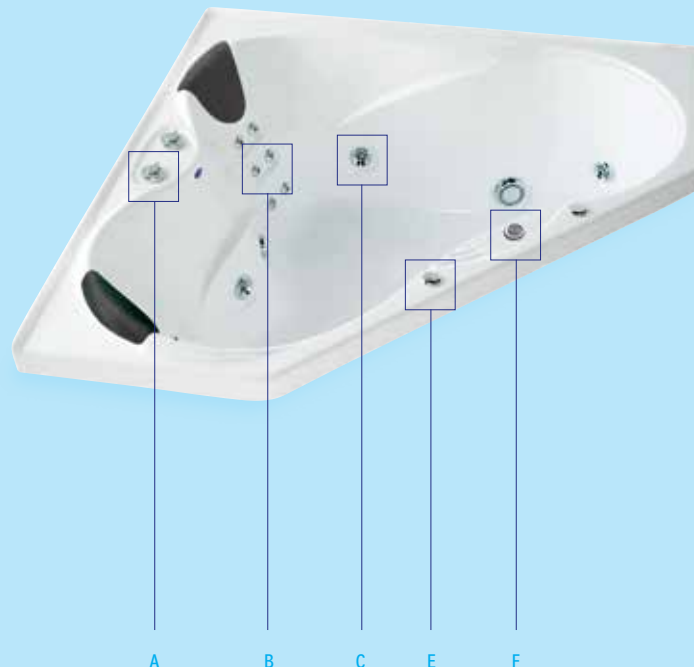

B. BACK JETS

The back jet system helps loosen tension throughout the back and shoulders. Water flow rate, or intensity, can be varied.

C. ADJUSTABLE BODY JETS

Adjustable jets allow you to angle the waterflow for maximum therapeutic benefits. Direction and flow intensity can be varied on each individual jet.

D. EVORA ROTARY PULSE JETS

Patented Twin Helix Rotary Massage Jets produce a uniform air/water mixture with a unique circular bubble pattern and continuous, swirling rotary action. When targeted on tense and sore muscles they deliver a soothing deep tissue massage.

E. AIRFLOW CONTROL

Used to vary the intensity of the air massage, simply by turning the control.

F. ELECTRONIC CONTROL

Electronic control panels provide fingertip control. The Electronic control allows the heater to be turned off while the pump is still running conserving energy and enabling you to maintain a comfortable water temperature at all times.

G. HIGH TEMPERATURE PROTECTION

All spas are thermostatically controlled to ensure a comfortable and safe bathing experience.

H. PATENTED BODYGUARD® VALVE

The Bodyguard® Valve features patented technology that detects blockages – eg caused by someone's hair being caught in the suction valve and instantly and automatically reduces suction so that the blockage can be removed quickly, effortlessly and above all safely.