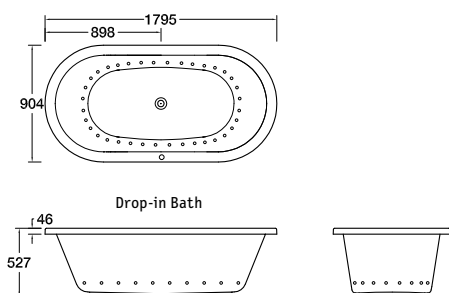

MILANO™ II

Freestanding AirMassage™ Bath

AirMassage™ Technology

Pillow optional

- 1800 x 900mm Freestanding (full capacity volume: 490 litre).
- 36 mini air jets with 18 mini air jets at each end of the bath.
- Manual air switch for easy activation.
- Ideally suited as a bathroom centrepiece for any bathroom styles.
- Central waste allowing 2 to bathe in comfort.
- Includes one-piece acrylic skirt and adjustable feet.
- Englefield bath pillow available separately.

RRP from: **\$2750**

PRODUCT CODE	
Freestanding AirMassage Bath	1800 x 900 862A-GABFS-0
Englefield Pillow (Charcoal)	11205A-58

AIRMASSAGE BATHS

MILANO™ II

Oval AirMassage™ Bath

AirMassage™
Technology

Pillow
optional

STUDIO™

Rectangular AirMassage™ Bath

AirMassage™
Technology

Pillow
optional

- 1800 x 900mm drop-in (full capacity volume: 490 litre).
- 36 mini air jets in a ring formation.
- Manual air switch for easy activation.
- Central waste allowing 2 to bathe in comfort.
- Englefield bath pillow available separately.

RRP from: **\$1799**

- 1800 x 760mm drop-in (full capacity volume: 450 litres).
- 34 mini air jets positioned on lumbar region and in ring around base perimeter.
- Manual air switch for easy activation.
- 12.5mm upstand for water tightness.
- Energy efficient heated air blower.
- For extra comfort – an Englefield bath pillow is available separately.