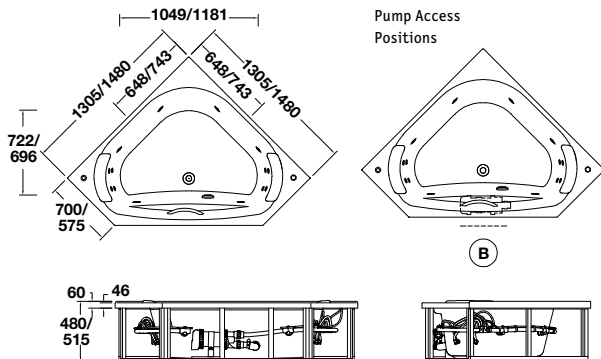

PUMP POSITIONS		
	Chrome Jets	White SlimJets
1500 x 1500 B	1058A-BP5-0	1058A-BP5-0W
1300 x 1300 B	1059A-BP2-0	1059A-BP2-0W
Wall & Panel Options	1500 x 1500	1300 x 1300
Bath Wall 2 Sided Flat	C0987A-0	C0985A-0
Apron Panel Corner	C0430A-0	1007A-0

SORRENTO™ II