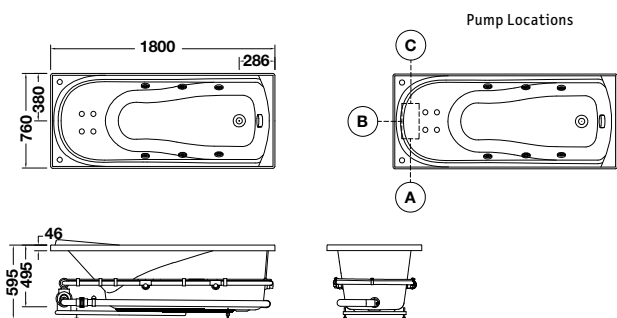

RRP from: **\$2710**

PUMP POSITIONS

Chrome Jets	White SlimJets
ABC 1063A-ABCP5-0	ABC 1063A-ABCP5-0W

STUDIO™

Rectangular Spa Bath

SlimJet
option available

SORRENTO™ II

Rectangular Spa Bath

SlimJet
option available

- 1800mm x 760mm (full capacity volume: 450 litre).
- 10 adjustable body massage jets (4 back jets and 6 body jets).
- Perfect for renovation projects – a deceptively simple design.
- Extra deep with contoured lumbar supports and integral back and armrests.
- Not recommended for shower over spa installation.
- Bodyguard® safety valve, chrome fittings and electronic control standard.
- Includes steel frame with adjustable feet for easy installation.
- Includes 1 removable Englefield bath pillow for reclining in luxury.

RRP from: **\$2875**

PUMP POSITIONS	
Chrome Jets	White SlimJets
ABC 11254A-ABCP5-0	ABC 11254A-ABCP5-0W

- 1670mm x 760mm (full capacity volume: 300 litre).
- 1520mm x 760mm (full capacity volume: 270 litre).
- 6 adjustable body massage jets.
- Integral headrest and armrests.
- A perfect spa for renovations and new builds.
- 12.5mm upstand for watertightness.
- Bodyguard® safety valve, chrome fittings and electronic control standard.
- Includes timber frame for easy installation.
- Optional extras: 1 or 2 front apron panel and two sided flat wall for an easy quick bathroom finish.