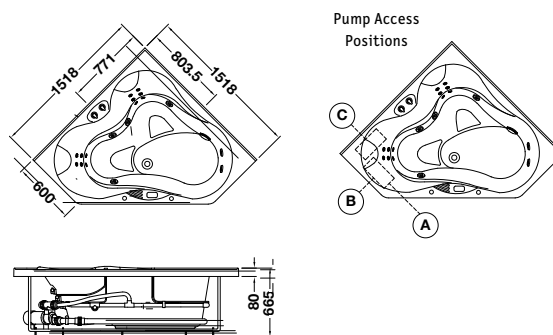

RRP from: **\$3629**

PUMP POSITIONS	
1800 x 900	1670 x 900
AB 11208A-CA1-0	A 11209A-CA1-0
C 11208A-CA3-0	B 11209A-CA2-0
	C 11209A-CA3-0

- 1520mm x 1520mm (full capacity volume: 440 litre).
- 18 jets (12 individually adjustable recessed lumbar jets, 4 rotary side jets and 2 adjustable body jets).
- Integral soft headrest and spaciouly sculptured side-by-side design.
- Bodyguard® safety valve, chrome fittings and electronic control standard.
- Adjustable steel base support frame included for added strength.

RRP from: **\$3905**

PUMP POSITIONS	
1520 x 1520	
AB 11207A-CA1-0	
C 11207A-CA3-0	

RECTANGULAR AND OVAL JET SPA BATHS

ARIO™

Rectangular Spa Bath

SlimJet
option available

- 1800 x 820mm (full capacity volume: 360 litre).
- 16 adjustable body massage jets (8 back jets and 8 body jets on the sides).
- Comes with steel support frame with adjustable feet.
- Chrome hand grips make getting in and out safe.
- Bodyguard® safety valve, chrome fittings and electronic control standard.
- Symmetrical ends and central waste location.
- For reclining luxury, your Ario spa includes 2 removable bath pillows.

RRP from: **\$3130**

PUMP POSITIONS

Chrome Jets	White SlimJets
ABC 1056A-ABCP5-0	ABC 1056A-ABCP5-0W
DEF 1056A-DEFP5-0	DEF 1056A-DEFP5-0W

SIERRA™

Rectangular Spa Bath (2 Person)

SlimJet
option available

- 1850 x 950mm (full capacity volume: 430 litre).
- 13 adjustable jets (8 back jets and 5 body jets).
- Designed for 2 to bathe with centrally located waste.
- Bodyguard® safety valve, chrome fittings and electronic control standard.
- Includes wooden frame for easy installation.
- For reclining comfort, the Sierra spa includes 2 removable Englefield bath pillows.