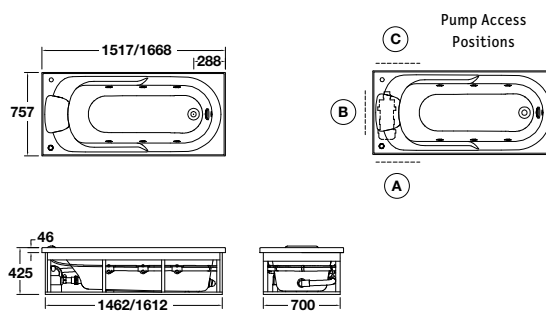

PUMP POSITIONS		
	Chrome Jets	White SlimJets
1670 x 760 ABC	1073A-ABCP2-0	1073A-ABCP2-0W
1520 x 760 ABC	1076A-ABCP2-0	1076A-ABCP2-0W
Wall & Panel Options	1670 x 760	1520 x 760
Bath Wall 2 Sided Flat	C0930A-0	C0928A-0
Apron Panel 2 Sided	C0464A-0	C0463A-0
Apron Panel 1 Sided	C0444A-0	C0443A-0