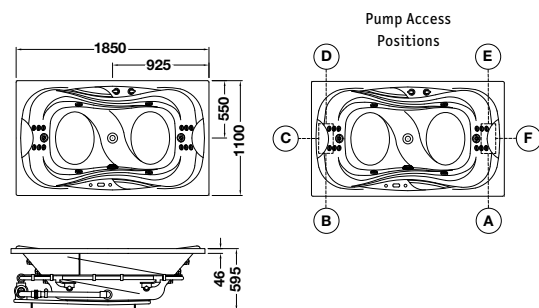

- 1850mm x 1100mm (full capacity volume: 450 litre).
- 18 jets (12 individually adjustable recessed lumbar back jets, 4 adjustable body and 2 rotary jets).
- Allows 2 bathers to recline, facing each other with integral soft headrest at each end and moulded armrests.
- Includes pop-up waste with overflow.
- Bodyguard® safety valve, chrome fittings and electronic control standard.
- Adjustable steel base support frame included for added strength.

RRP from: **$4240**