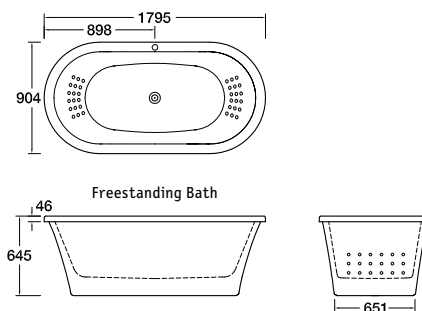

MILANO™ II

Freestanding AirMassage™ Bath

AirMassage™ Technology

Pillow optional

- 1800 x 900mm Freestanding (full capacity volume: 490 litre).
- 36 mini air jets with 18 mini air jets at each end of the bath.
- Manual air switch for easy activation.
- Ideally suited as a bathroom centrepiece for any bathroom styles.
- Central waste allowing 2 to bathe in comfort.
- Includes one-piece acrylic skirt and adjustable feet.
- Englefield bath pillow available separately.

RRP from: **\$2750**

PRODUCT CODE	
Freestanding AirMassage Bath	1800 x 900 862A-GABFS-0
Englefield Pillow (Charcoal)	11205A-58

AIRMASSAGE BATHS

MILANO™ II

Oval AirMassage™ Bath

AirMassage™
Technology

Pillow
optional

STUDIO™

Rectangular AirMassage™ Bath

AirMassage™
Technology

Pillow
optional

- 1800 x 900mm drop-in (full capacity volume: 490 litre).
- 36 mini air jets in a ring formation.
- Manual air switch for easy activation.
- Central waste allowing 2 to bathe in comfort.
- Englefield bath pillow available separately.