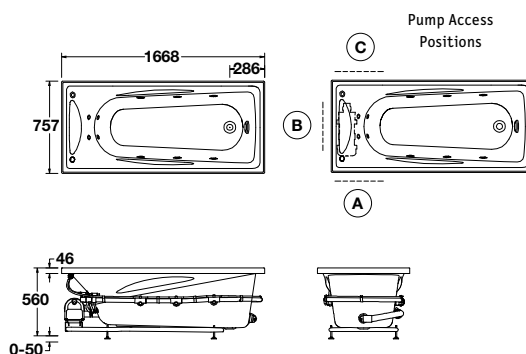

PUMP POSITIONS

Chrome Jets	White SlimJets
ABC 1063A-ABCP5-0	ABC 1063A-ABCP5-0W