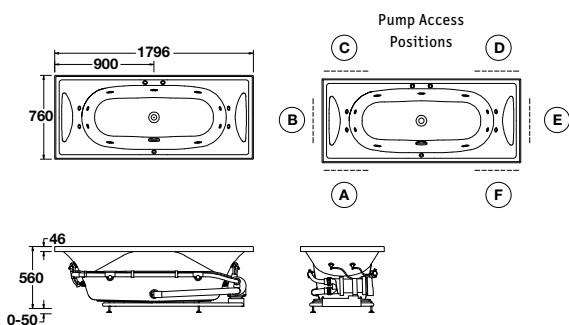

PUMP POSITIONS

Chrome Jets	White SlimJets
ABC 1062A-ABCP5-0	ABC 1062A-ABCP5-0W
DEF 1062A-DEFP5-0	DEF 1062A-DEFP5-0W