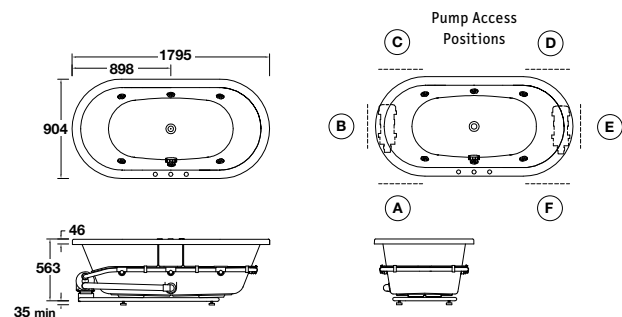

Rectangular Spa Bath
(2 Person)

SlimJet
option available

- 1800mm x 900mm (full capacity volume: 490 litre).
- 6 adjustable body massage jets down the sides.
- Classic oval styling, with minimal inner contouring and a depth of 500mm, this bath provides generous room for 2 people to bathe in comfort.
- Centrally located waste, centrally located electronic control panel.
- Bodyguard® safety valve, chrome fittings and electronic control standard.
- Includes steel support frame with adjustable feet for easy installation.
- For reclining in luxury your Milano includes 2 removable bath pillows.

RRP from: **\$2765**

PUMP POSITIONS	
Chrome Jets	White SlimJets
ABC 862A-ABCP2-0	ABC 862A-ABCP2-0W
DEF 862A-DEFP2-0	DEF 862A-DEFP2-0W

- 1800 x 900mm (full capacity volume: 385 litre).
- Integrated headrest and armrests.
- 14 adjustable body massage jets (8 back jets and 6 body jets on the sides).
- Central waste location allowing 2 to bathe in comfort.
- 12.5mm upstand for watertightness.
- Bodyguard® safety valve, chrome fittings and electronic control standard.
- Includes timber support frame with adjustable feet for easy installation.
- Choice of white slimjets or standard chrome jets.