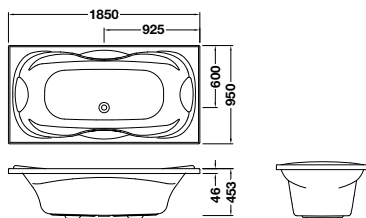

- 1800 x 900mm drop-in or freestanding.
(Full capacity volume: 490 litres)
- Suited as a bathroom centrepiece for traditional or modern bathrooms.
- Symmetrical ends and central waste location allowing 2 to bathe in comfort.
- Freestanding includes 1 piece acrylic skirt and adjustable feet.
- For additional comfort use Englefield bath pillows at each end (available separately).

PRODUCT CODE	1800 x 900
Freestanding Bath	862A-FSC-0
Drop-in Bath	862A-0
Englefield Pillow [Charcoal]	11205A-58

SIERRA™

Rectangular Bath (2 Person)

Pillow optional

SAPPHIRE™

Rectangular Bath (2 Person)

The largest rectangular bath in the Englefield range allows you to lie back and relax in extra wide, extra long and extra deep luxury. The ultimate bath for two, there is ample room to share and indulge yourselves.

- 1850 x 950mm without frame. (Full capacity volume: 430 litres)
- Integral back and armrests at both ends of bath to relieve stress in the right places.
- Central waste location allowing 2 to bathe in comfort.
- 12.5mm upstand for watertightness.
- For additional comfort, use Englefield bath pillows at each end (available separately).

RRP from: **\$829**

The perfect way to help relieve the stress and strain of the day. Generous proportions make this bath ideal for two people to enjoy. The ultimate bathing experience.

- A true soaking bath.
- 1800 x 900mm. (Full capacity volume: 385 litres)
- Integrated 'moulded' pillow at both ends.
- Integrated back and arm rests.
- 12.5mm upstand for water tightness.