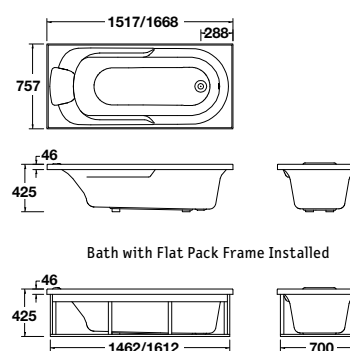

Practical and still luxurious, this is a bath with features that you'd expect to find in a far more expensive bath.

- 1670 x 760mm without frame. (Full capacity volume: 300 litres)
- 1520 x 760mm without frame. (Full capacity volume: 270 litres)
- Integral headrest and armrests.
- Generous size bathing area.
- 12.5mm upstand for watertightness.
- Easy to install making it ideal for renovations and new builds.
- Optional extras: Flat pack timber frame kit, 2 sided flat bath wall, and apron panels.

RRP from: **$259**