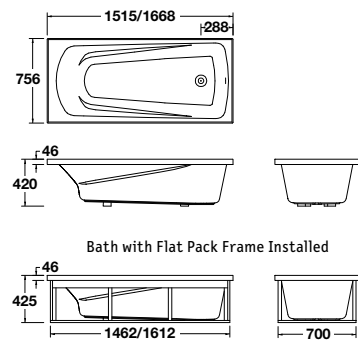

A dual use bath/shower base specially designed for shower over bath situations.

- 1670 x 760mm without frame. (Full capacity volume: 290 litres)
- 1520 x 760mm without frame. (Full capacity volume: 260 litres)
- Wide square shaped shower area, reinforced with wooden base board.
- Slip resistant surface provided by Duracryl® acrylic.
- 25mm upstand for watertightness.
- Optional extras: Flat pack timber frame kit, 2 sided flat bath wall, apron panels and Ario Rectangular bath pillow.

RRP from: **$390**