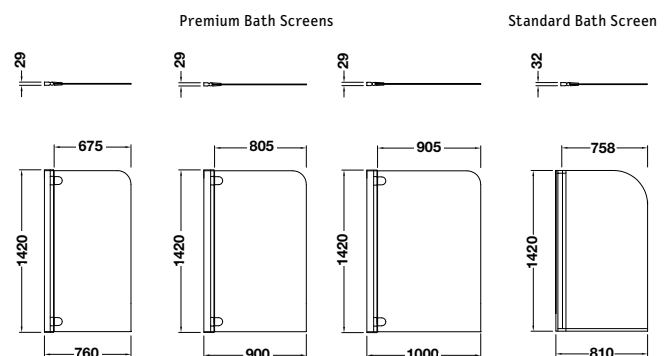

PRODUCT CODE		
	Premium Bath Screen	Standard Bath Screen
1000 x 1420	A2092A-CP-0	
900 x 1420	A2091A-CP-0	
760 x 1420	A2090A-CP-0	
800 x 1420		C0655A-0