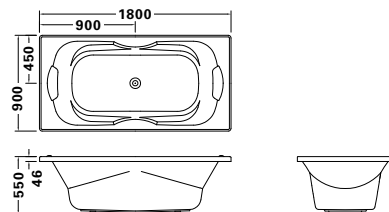

The perfect way to help relieve the stress and strain of the day. Generous proportions make this bath ideal for two people to enjoy. The ultimate bathing experience.

- A true soaking bath.
- 1800 x 900mm. (Full capacity volume: 385 litres)
- Integrated 'moulded' pillow at both ends.
- Integrated back and arm rests.
- 12.5mm upstand for water tightness.

RRP from: **$795**