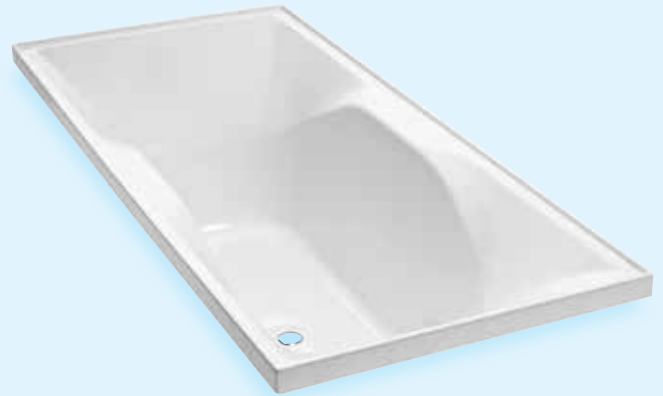

- 1800 x 900mm drop-in or freestanding.
(Full capacity volume: 490 litres)
- Suited as a bathroom centrepiece for traditional or modern bathrooms.
- Symmetrical ends and central waste location allowing 2 to bathe in comfort.
- Freestanding includes 1 piece acrylic skirt and adjustable feet.
- For additional comfort use Englefield bath pillows at each end (available separately).

RRP from: **\$795**

PRODUCT CODE	
	1850 x 950
Drop-in Bath	11197A-0
Flat Pack Timber Frame	1161731
Englefield Pillow (Charcoal)	11205A-58

PRODUCT CODE	
	1800 x 900
Drop-in Bath	45812A-0

RECTANGULAR BATHS

STUDIO™

Rectangular Bath

Pillow optional

STUDIO™ II

Rectangular Bath (1800 x 760mm)

Pillow optional

Sink into the extra deep Studio bath. A clean and elegant style with surprisingly generous internal dimensions.

- 1800 x 760mm without frame. (Full capacity volume: 450 litres)
- Designed for single bather, providing lumbar support and contoured armrests allowing you to totally submerge, fully supported.
- 12.5mm upstand for watertightness.
- Not recommended for shower over bath installation.
- For additional comfort, use Englefield bath pillow (available separately).