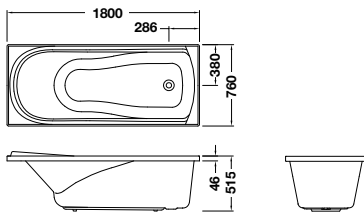

RRP from: **\$829**

The perfect way to help relieve the stress and strain of the day. Generous proportions make this bath ideal for two people to enjoy. The ultimate bathing experience.

- A true soaking bath.
- 1800 x 900mm. (Full capacity volume: 385 litres)
- Integrated 'moulded' pillow at both ends.
- Integrated back and arm rests.
- 12.5mm upstand for water tightness.

STUDIO™

Rectangular Bath

Pillow optional

STUDIO™ II

Rectangular Bath (1800 x 760mm)

Pillow optional

Sink into the extra deep Studio bath. A clean and elegant style with surprisingly generous internal dimensions.

- 1800 x 760mm without frame. (Full capacity volume: 450 litres)
- Designed for single bather, providing lumbar support and contoured armrests allowing you to totally submerge, fully supported.
- 12.5mm upstand for watertightness.
- Not recommended for shower over bath installation.
- For additional comfort, use Englefield bath pillow (available separately).

RRP from: **\$615**

Designed with stylish dual contoured lumbar and arm supports.

- 1800 x 760mm without frame. (Full capacity volume: 400 litres)
- Extra deep with dual contoured lumbar support and contoured armrests.
- Symmetrical bath with central waste.
- 12.5mm upstand for watertightness.
- For additional comfort, use the Studio bath pillow (available separately).