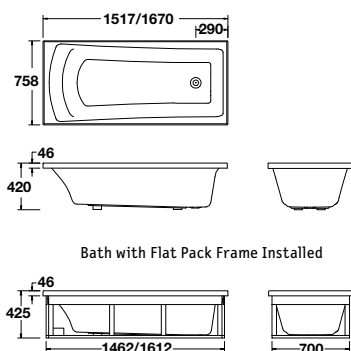

RECTANGULAR AND CORNER BATHS

VALENCIA™

Rectangular Bath

SORRENTO™ II

Rectangular Bath

A modern, spacious design, with generous internal dimensions for bathing.

- 1670 x 760mm without frame. (Full capacity volume: 320 litres)
- 1520 x 760mm without frame. (Full capacity volume: 280 litres)
- Generous internal dimensions for bathing.
- Contoured backrest.
- 12.5mm upstand for watertightness.
- Optional extras: Flat pack timber frame kit, 2 sided flat bath wall, apron panels and Ario Rectangular bath pillow.

RRP from: **\$345**

Practical and still luxurious, this is a bath with features that you'd expect to find in a far more expensive bath.

- 1670 x 760mm without frame. (Full capacity volume: 300 litres)
- 1520 x 760mm without frame. (Full capacity volume: 270 litres)
- Integral headrest and armrests.
- Generous size bathing area.
- 12.5mm upstand for watertightness.
- Easy to install making it ideal for renovations and new builds.
- Optional extras: Flat pack timber frame kit, 2 sided flat bath wall, and apron panels.