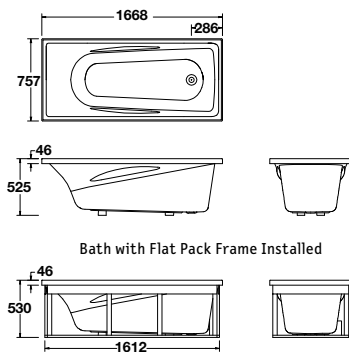

RRP from: **\$615**

PRODUCT CODE	
Drop-in Bath	1800 x 760 11254A-0
Flat Pack Timber Frame	1141305
Englefield Pillow (Charcoal)	11205A-58

PRODUCT CODE	
Drop-in Bath	1800 x 760 1062A-0
Flat Pack Timber Frame	1141305
Studio Pillow (Charcoal)	1092A-58

STUDIO™ II

Rectangular Bath (1670 x 760mm)

Pillow optional

DUO™ II

Rectangular Bath

Pillow optional

Sink into the extra deep Studio II bath, with contoured support for the single bather.

- 1670 x 760mm without frame. (Full capacity volume: 400 litres)
- Extra deep with contoured lumbar support and armrests.
- 12.5mm upstand for watertightness.
- For additional comfort, use the Studio bath pillow (available separately).

RRP from: **\$455**

A dual use bath/shower base specially designed for shower over bath situations.

- 1670 x 760mm without frame. (Full capacity volume: 290 litres)
- 1520 x 760mm without frame. (Full capacity volume: 260 litres)
- Wide square shaped shower area, reinforced with wooden base board.
- Slip resistant surface provided by Duracryl® acrylic.
- 25mm upstand for watertightness.
- Optional extras: Flat pack timber frame kit, 2 sided flat bath wall, apron panels and Ario Rectangular bath pillow.