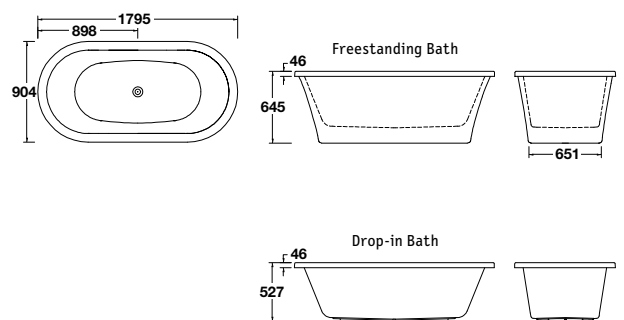

The classic and distinctive oval shape is a timeless design that can grace the most traditional or ultra modern bathroom design. The Milano is designed for 2 and offers a totally luxurious bathing experience.

- 1800 x 900mm drop-in or freestanding.
  (Full capacity volume: 490 litres)
- Suited as a bathroom centrepiece for traditional or modern bathrooms.
- Symmetrical ends and central waste location allowing 2 to bathe in comfort.
- Freestanding includes 1 piece acrylic skirt and adjustable feet.
- For additional comfort use Englefield bath pillows at each end (available separately).

Freestanding RRP from: **$1939** / Bath RRP from: **$795**