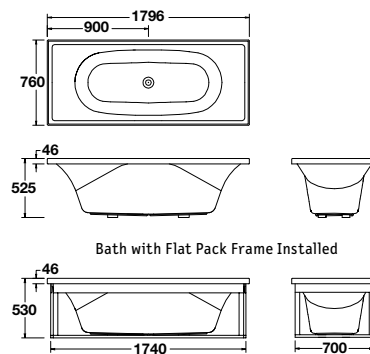

Designed with stylish dual contoured lumbar and arm supports.

- 1800 x 760mm without frame. (Full capacity volume: 400 litres)
- Extra deep with dual contoured lumbar support and contoured armrests.
- Symmetrical bath with central waste.
- 12.5mm upstand for watertightness.
- For additional comfort, use the Studio bath pillow (available separately).

RRP from: **$615**