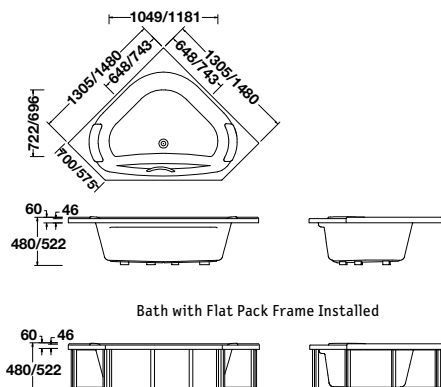

This superior corner bath allows 2 person to bathe in comfort as it features a spacious contoured seating with moulded armrests and backrest. The stylish chrome hand grip helps getting in and out safe and easy.

- 1500 x 1500mm without frame. (Full capacity volume: 370 litres)
- 1300 x 1300mm without frame. (Full capacity volume: 300 litres)
- 14mm upstand for watertightness.
- Made with Duracryl® acrylic providing a slip-resistant surface.
- Chrome hand grip makes getting in and out safe.
- Optional extras: Flat pack timber frame kit, 2 sided flat bath wall, corner apron panels, and Ario corner bath pillows.

RRP from: **$795**