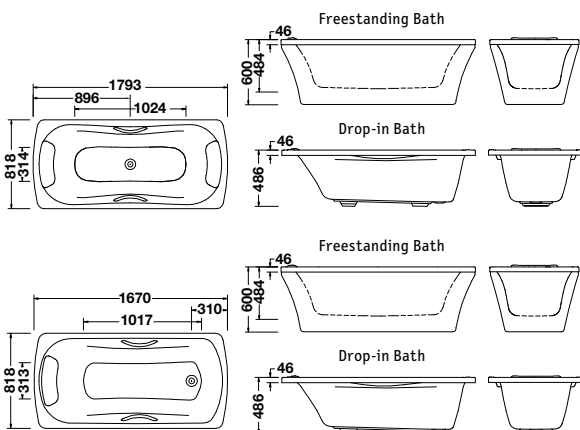

RECTANGULAR AND OVAL BATHS

ARIO™

Freestanding or Drop-in
Rectangular Bath

Pillow
optional

MILANO™ II

Freestanding or Drop-in
Oval Bath

Pillow
optional

This stylish rectangular spacious freestanding bath, features gently curved designer corners – no harsh lines or angles. Two chrome hand grips make getting in and out safe and easy.

- 1800 x 820mm drop-in or freestanding bath with symmetrical ends and central waste position.
  (Full capacity volume: 360 litres)
- 1670 x 820mm drop-in or freestanding bath.
  (Full capacity volume: 330 litres)
- Made of Duracryl® acrylic providing a slip-resistant surface.
- Freestanding includes one-piece acrylic skirt and adjustable feet.
- For additional comfort, use Ario Rectangular Bath Pillow at each end (available separately).

Freestanding RRP from: **$1885** / Bath RRP from: **$765**

The classic and distinctive oval shape is a timeless design that can grace the most traditional or ultra modern bathroom design. The Milano is designed for 2 and offers a totally luxurious bathing experience.

- 1800 x 900mm drop-in or freestanding.
  (Full capacity volume: 490 litres)
- Suited as a bathroom centrepiece for traditional or modern bathrooms.
- Symmetrical ends and central waste location allowing 2 to bathe in comfort.
- Freestanding includes 1 piece acrylic skirt and adjustable feet.
- For additional comfort use Englefield bath pillows at each end (available separately).

Freestanding RRP from: **$1939** / Bath RRP from: **$795**

PRODUCT CODE	1800 x 820	1670 x 820
Freestanding Bath	1056A-FSC-0	1054A-FSC-0
Drop-in Bath	1056A-0	1054A-0
Ario Rect Pillow [Charcoal]	1091A-58	1091A-58

PRODUCT CODE	1800 x 900
Freestanding Bath	862A-FSC-0
Drop-in Bath	862A-0
Englefield Pillow [Charcoal]	11205A-58