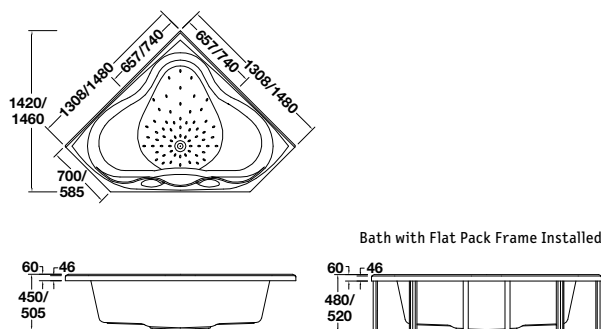

This contemporary design with sleek smooth lines and curves allows you to enjoy all the space of more expensive models at a lower price. Contoured seating gives extra comfort for two.

- 1500 x 1500mm without frame. (Full capacity volume: 490 litres)
- 1300 x 1300mm without frame. (Full capacity volume: 260 litres)
- Contoured for comfort with built in accessories shelf.
- 14mm upstand for watertightness.
- Optional extras: Flat pack timber frame kit, 2 sided flat bath wall, corner apron panels and Englefield bath pillows.

RRP from: **$689**