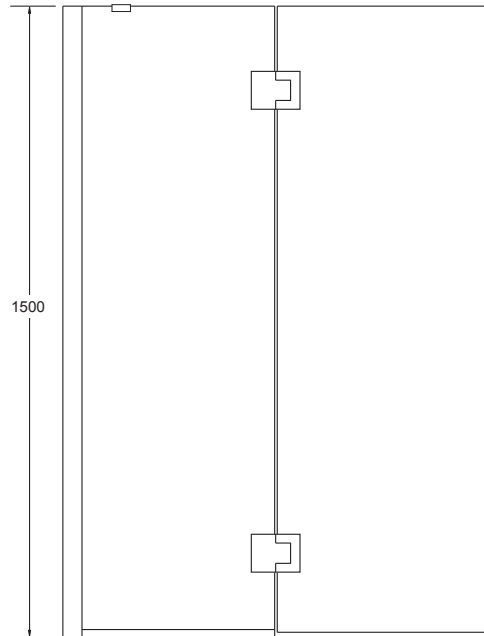

Milano Split Bath Screen

The ultimate in bath screens, the Milano split screen has two equal sized CleanLess™ treated panels. One is fixed to the bath wall and one hinged that swings outwards to a 90° angle for easy access into the 'shower over bath'. It provides a greater containment of the shower water but still offers attractive, space saving convenience in a shower over bath installation.

Note: Accessories illustrated in photography are not included

- Screen Options** **Size:** 1000mm (W) x 1500mm (H). Reversible for left or right hand installation.
Glass: 8mm.

- Material/Finish** Frame - Anodised aluminium.
Glass door - 8mm toughened safety glass (AS/NZS 2208 compliant).

- Screen Height** 1500mm

Top View

Elevation

Product Codes - 8mm glass	
Metallic Frame	
1000mm Split Bath Screen	23434A-SHP
1520mm Duo Bath Combo*	20992A-0
1670mm Duo Bath Combo*	20991A-0

*Combo includes: Duo II acrylic bath, 2-sided flat bath wall, Milano split bath screen and adhesive pack.