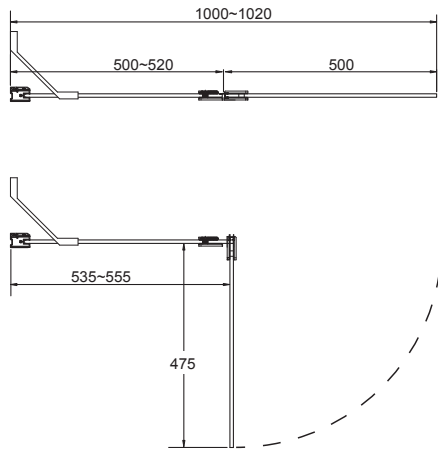

Milano Split Bath Screen

The ultimate in bath screens, the Milano split screen has two equal sized CleanLess™ treated panels. One is fixed to the bath wall and one hinged that swings outwards to a 90° angle for easy access into the 'shower over bath'. It provides a greater containment of the shower water but still offers attractive, space saving convenience in a shower over bath installation.

Note: Accessories illustrated in photography are not included

- Screen Options** **Size:** 1000mm (W) x 1500mm (H). Reversible for left or right hand installation.
Glass: 8mm.

- Material/Finish** Frame - Anodised aluminium.
Glass door - 8mm toughened safety glass (AS/NZS 2208 compliant).

- Screen Height** 1500mm

Top View

Elevation

Product Codes - 8mm glass	
Metallic Frame	
1000mm Split Bath Screen	23434A-SHP
1520mm Duo Bath Combo*	20992A-0
1670mm Duo Bath Combo*	20991A-0

*Combo includes: Duo II acrylic bath, 2-sided flat bath wall, Milano split bath screen and adhesive pack.