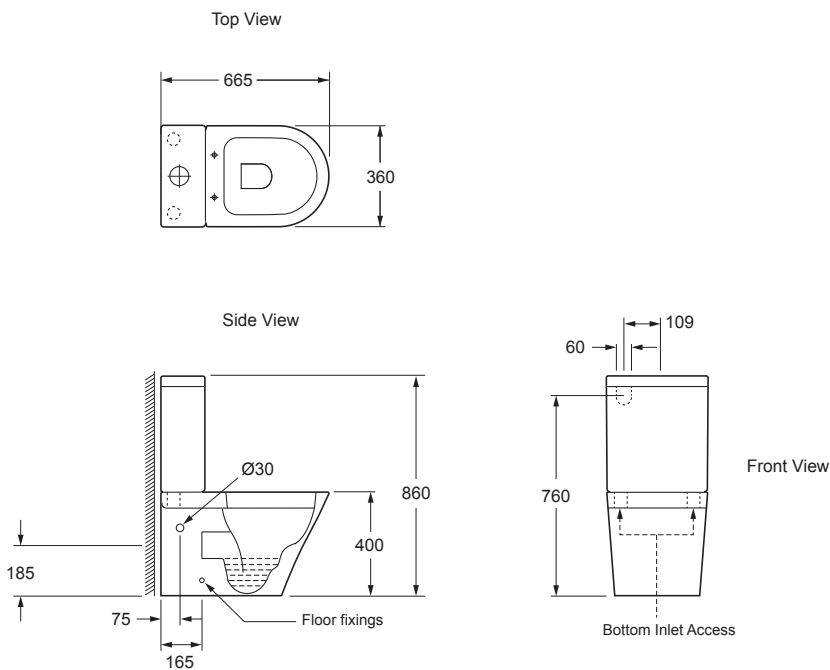

# Evora™ Back-To-Wall Toilet Suite

Evora is Englefield's latest top-of-the-range back-to-wall toilet suite. Modern and very versatile, it features a straight skirt, two seat options and Universal water inlet locations (bottom left/right entry and top left rear entry).

- Colour/Finish** White.
- Material** Vitreous China, UF Seat.
- Included Components** Evora toilet tank 4.5/3L.  
Evora toilet pan, P trap.  
Evora standard or low profile seat.  
Vario pan connector for S trap.  
Fill valve for rear entry.  
Fill valve for pan side entry (supplied with pan).
- S - Trap installation** Standard Vario pan connector  
Set out: 90 - 160mm.
- P - Trap installation** Set out: 185mm.
- Water Inlet** Top left rear entry or right / left pan side entry.
- WELS Rating** 4 star - 3.5L av. flush.

WELS RATING  
(4 Star 3.5L av. flush)

Product	With Low Profile seat option	With Wrap Over seat option
Evora back to wall toilet suite	78596A-0	78595A-0

\* Dual bottom inlet, Pan Coller required but not supplied.  
\*\* Long Set out Vario connector not supplied.