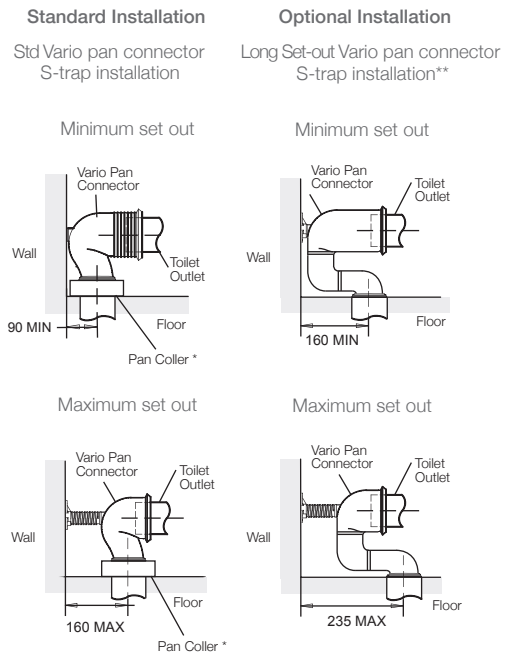

# Evora™ Back-To-Wall Toilet Suite

Evora is Englefield's latest top-of-the-range back-to-wall toilet suite. Modern and very versatile, it features a straight skirt, two seat options and Universal water inlet locations (bottom left/right entry and top left rear entry).

- Colour/Finish** White.
- Material** Vitreous China, UF Seat.
- Included Components** Evora toilet tank 4.5/3L.  
Evora toilet pan, P trap.  
Evora standard or low profile seat.  
Vario pan connector for S trap.  
Fill valve for rear entry.  
Fill valve for pan side entry (supplied with pan).
- S - Trap installation** Standard Vario pan connector  
Set out: 90 - 160mm.
- P - Trap installation** Set out: 185mm.
- Water Inlet** Top left rear entry or right / left pan side entry.
- WELS Rating** 4 star - 3.5L av. flush.

WELS RATING  
(4 Star 3.5L av. flush)

Product	With Low Profile seat option	With Wrap Over seat option
Evora back to wall toilet suite	78596A-0	78595A-0

\* Dual bottom inlet, Pan Coller required but not supplied.  
\*\* Long Set out Vario connector not supplied.