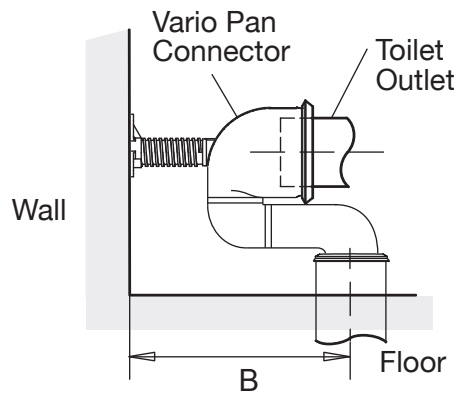

SKU: 98451A-0

Currently used on:

- Milano
- Tuscano

Large Vario pan connector S-Trap installation

Minimum set out

Maximum set out

SETOUTS:

	A	B
Milano	140	240
Tuscano	160	240

All measurements shown are in millimetres.
 Sizes are approximate.
 Oct 2012

Trusted in New Zealand
 Since 1982

New Zealand
 133 Diana Drive, Glenfield, Auckland, New Zealand
 PO Box 100-146 NSMC, Auckland
 Ph: 0800 100 382 Fax: 0800 66 44 88
 www.Englefield.co.nz