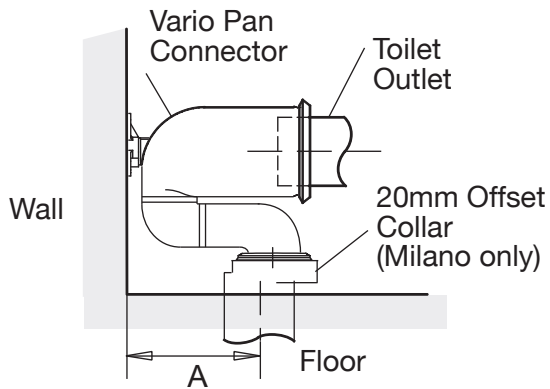

SKU: 98451A-0

Currently used on:

- Milano
- Tuscano

Large Vario pan connector S-Trap installation

Minimum set out

Maximum set out

SETOUTS:

	A	B
Milano	140	240
Tuscano	160	240

All measurements shown are in millimetres.
 Sizes are approximate.
 Oct 2012

Trusted in New Zealand
 Since 1982

New Zealand
 133 Diana Drive, Glenfield, Auckland, New Zealand
 PO Box 100-146 NSMC, Auckland
 Ph: 0800 100 382 Fax: 0800 66 44 88
 www.Englefield.co.nz