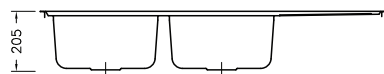

Clip Kitchen Sink - Double Bowl

Gentle 'rounded corner' bowl, and fanned channel draining board all produced from high quality, brushed 0.8mm thick stainless steel.

Features

- Double Bowl.
- No tap hole (Drilling required).
- Left or right hand installation.
- Self-rimming installation.
- Overflow.
- Noise dampening liner.

Colour/Finish

Brushed stainless steel.

Material

0.8mm thick grade 304 stainless steel construction.

Included Components

- Stainless steel sink.
- 2 wastes.
- Fixing kit.

Technical Details

Top View

Front View

Side View

Product	Product Code
Clip kitchen sink - Double Bowl	72009A-S-NA

Trusted in New Zealand Since 1982

New Zealand
 133 Diana Drive, Glenfield, Auckland, New Zealand
 PO Box 100-146 NSMC, Auckland, 0745
 Ph: 0800 100 382 Fax: 0800 66 44 88
www.Englefield.co.nz

All measurements shown are in millimetres.
 Sizes are approximate.

Mar 2014
 1228941-A04-B