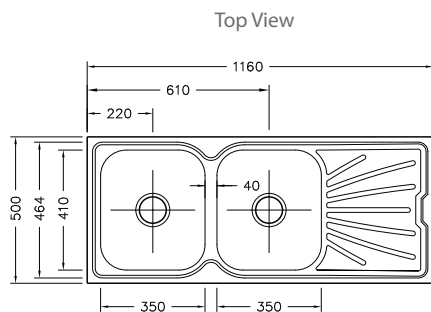

Clip Kitchen Sink - Double Bowl

Gentle 'rounded corner' bowl, and fanned channel draining board all produced from high quality, brushed 0.8mm thick stainless steel.

Features

- Double Bowl.
- No tap hole (Drilling required).
- Left or right hand installation.
- Self-rimming installation.
- Overflow.
- Noise dampening liner.

Colour/Finish

Brushed stainless steel.

Material

0.8mm thick grade 304 stainless steel construction.

Included Components

- Stainless steel sink.
- 2 wastes.
- Fixing kit.

Technical Details

Top View

Front View

Side View

Product	Product Code
Clip kitchen sink - Double Bowl	72009A-S-NA

Trusted in New Zealand Since 1982

New Zealand
 133 Diana Drive, Glenfield, Auckland, New Zealand
 PO Box 100-146 NSMC, Auckland, 0745
 Ph: 0800 100 382 Fax: 0800 66 44 88
www.Englefield.co.nz

All measurements shown are in millimetres.
 Sizes are approximate.

Mar 2014
 1228941-A04-B