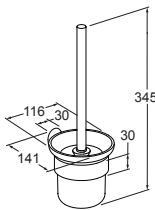

Valencia Soap Dish
- 75678A-CP

Valencia Tumbler
- 75679A-CP

Valencia Toilet Brush
- 75684A-CP

Valencia Toilet Roll Holder
- 75804A-CP

Valencia Hand Towel Bar
- 75807A-CP

Milano Toilet Brush
- 75809A-CP

Valencia Towel Rail
- 75801A-CP

All measurements shown are in millimetres.
Sizes are approximate.

Trusted in New Zealand Since 1982

New Zealand
133 Diana Drive, Glenfield, Auckland, New Zealand
PO Box 100-146 NSMC, Auckland, 0745
Ph: 0800 100 382 Fax: 0800 66 44 88
www.Englefield.co.nz