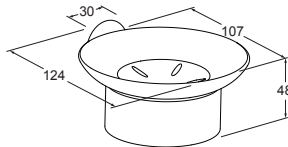

Valencia Soap Dish
- 75678A-CP

Valencia Tumbler
- 75679A-CP

Valencia Toilet Brush
- 75684A-CP

Valencia Toilet Roll Holder
- 75804A-CP

Valencia Hand Towel Bar
- 75807A-CP

Milano Toilet Brush
- 75809A-CP

Valencia Towel Rail
- 75801A-CP

All measurements shown are in millimetres.
Sizes are approximate.

Trusted in New Zealand Since 1982

New Zealand
133 Diana Drive, Glenfield, Auckland, New Zealand
PO Box 100-146 NSMC, Auckland, 0745
Ph: 0800 100 382 Fax: 0800 66 44 88
www.Englefield.co.nz