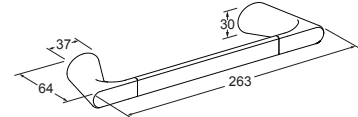

Valencia Soap Dish
- 75678A-CP

Valencia Tumbler
- 75679A-CP

Valencia Toilet Brush
- 75684A-CP

Valencia Toilet Roll Holder
- 75804A-CP

Valencia Hand Towel Bar
- 75807A-CP

Milano Toilet Brush
- 75809A-CP

Valencia Towel Rail
- 75801A-CP

All measurements shown are in millimetres.
Sizes are approximate.

Trusted in New Zealand Since 1982

New Zealand
133 Diana Drive, Glenfield, Auckland, New Zealand
PO Box 100-146 NSMC, Auckland, 0745
Ph: 0800 100 382 Fax: 0800 66 44 88
www.Englefield.co.nz