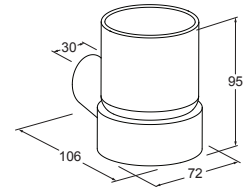

Valencia Soap Dish
- 75678A-CP

Valencia Tumbler
- 75679A-CP

Valencia Toilet Brush
- 75684A-CP

Valencia Toilet Roll Holder
- 75804A-CP

Valencia Hand Towel Bar
- 75807A-CP

Milano Toilet Brush
- 75809A-CP

Valencia Towel Rail
- 75801A-CP

All measurements shown are in millimetres.
Sizes are approximate.

Trusted in New Zealand Since 1982

New Zealand
133 Diana Drive, Glenfield, Auckland, New Zealand
PO Box 100-146 NSMC, Auckland, 0745
Ph: 0800 100 382 Fax: 0800 66 44 88
www.Englefield.co.nz