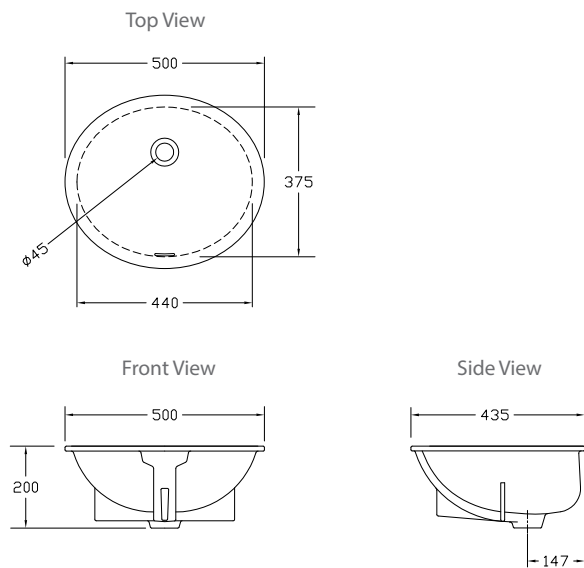

Valencia™ Undercounter Basin

Timeless design with generous wash bowl.

- | | |
|----------------------------|--|
| Features | - One piece ceramic bowl.
- Overflow hole.
- Undercounter installation.
- Suitable for use with DN32 Basin Waste (99326A-CP). |
| Colour/Finish | White. |
| Material | Ceramic. |
| Weight | 7.2Kg |
| Included Components | - Valencia undercounter basin.
- Undercounter clamp accessory pack. |

Technical Details

Product Codes	
Valencia undercounter basin	72906A-0