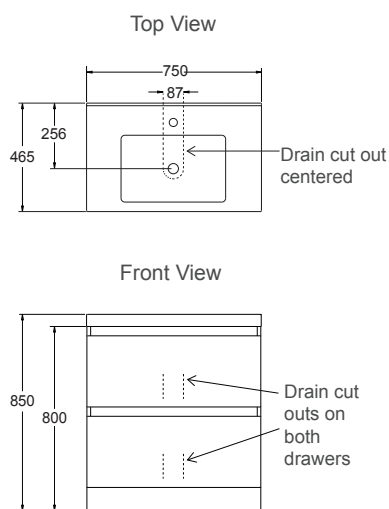

Technical Details

Floor standing