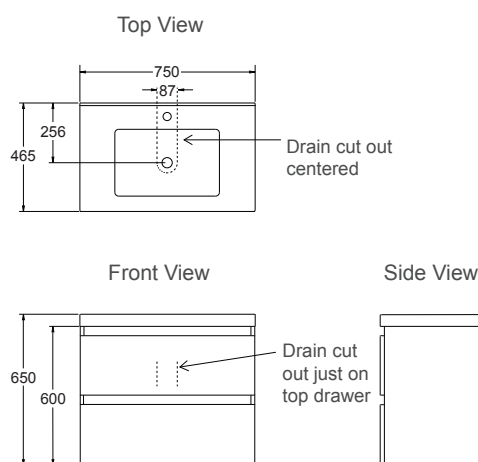

Wall hung

Product Codes				
750 mm Vanity	Floor Standing	Wall Hung	Optional Inserts (For white vanity only)	
White	99229A-0	99228A-0	Double Silver	99766A-0
Salty Elm	99229A-LW	99228A-LW	Salty Elm	99774A-0
Scorched Oak	99229A-DW	99228A-DW	Scorched Oak	99770A-0

Trusted in New Zealand Since 1982

New Zealand

133 Diana Drive, Glenfield, Auckland, New Zealand
PO Box 100-146 NSMC, Auckland, 0745
Ph: 0800 100 382 Fax: 0800 66 44 88
www.Englefield.co.nz

All measurements shown are in millimetres.
Sizes are approximate.

Apr 2015
1234598-A04-B C