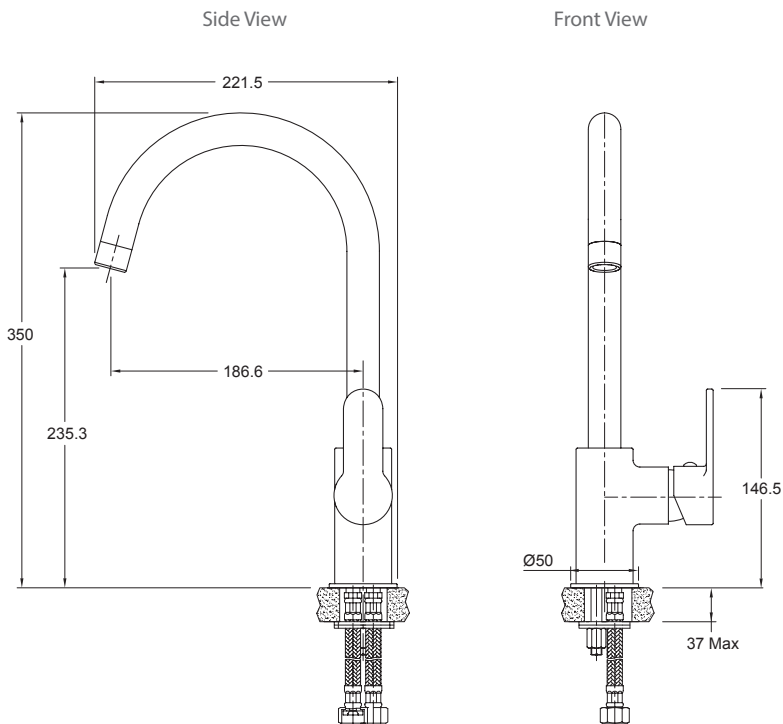

Studio™ Kitchen Mixer

This round geometric tapware range is finished in polished chrome and is easy to install.

- | | |
|----------------------------|--|
| Features | <ul style="list-style-type: none"> - 360° swivel spout. - Easy to install. - Hardwearing polished chrome. - Suitable for mains pressure. |
| Colour/Finish | Polished chrome. |
| Material | Metal construction. |
| Included Components | <ul style="list-style-type: none"> - Fitting kit. - Braided hoses. |

MAINS PRESSURE
WELS RATING
(4 Star, 7.5L / min)

Technical Details

Product Codes	
Studio - Kitchen Mixer	97532A-CP

Trusted in New Zealand Since 1982

New Zealand
 133 Diana Drive, Glenfield, Auckland, New Zealand
 PO Box 100-146 NSMC, Auckland, 0745
 Ph: 0800 100 382 Fax: 0800 66 44 88
www.Englefield.co.nz

All measurements shown are in millimetres.
 Sizes are approximate.

Mar 2015
 1260240-A04-A