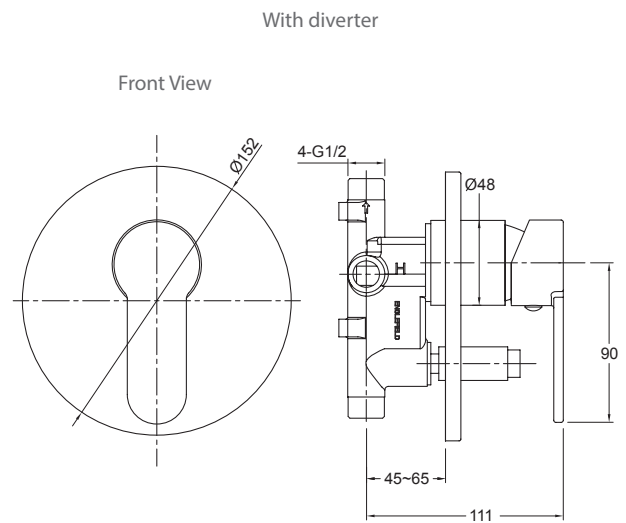

Studio™ Shower / Bath Mixers

This round geometric tapware range is finished in polished chrome and is easy to install.

Without Diverter

With Diverter

Features

- Hardwearing polished chrome.
- Easy to install.
- Suitable for mains, low and unequal pressures.

Colour/Finish

Polished chrome.

Material

Metal construction.

Included Components

- Mixer with 40mm cartridge valve
- Trim Kit (Lever and face plate)

Technical Details

Product Codes	
Studio - Shower or Bath Mixer	97533A-CP
Studio - Shower & Bath Mixer - Diverter	97534A-CP

Trusted in New Zealand Since 1982

New Zealand

133 Diana Drive, Glenfield, Auckland, New Zealand
 PO Box 100-146 NSMC, Auckland, 0745
 Ph: 0800 100 382 Fax: 0800 66 44 88
www.Englefield.co.nz

All measurements shown are in millimetres.
 Sizes are approximate.