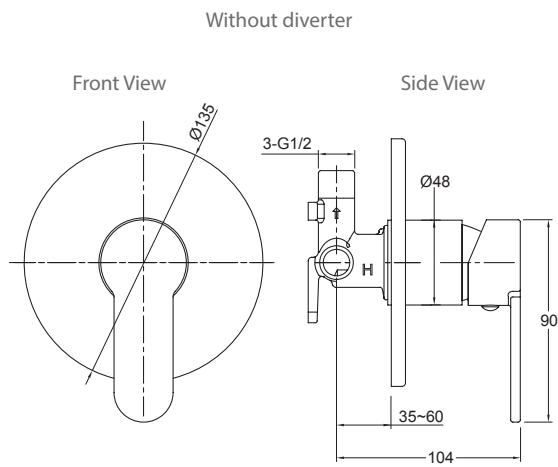

Studio™ Shower / Bath Mixers

This round geometric tapware range is finished in polished chrome and is easy to install.

Without Diverter

With Diverter

Features

- Hardwearing polished chrome.
- Easy to install.
- Suitable for mains, low and unequal pressures.

Colour/Finish

Polished chrome.

Material

Metal construction.

Included Components

- Mixer with 40mm cartridge valve
- Trim Kit (Lever and face plate)

Technical Details

Product Codes	
Studio - Shower or Bath Mixer	97533A-CP
Studio - Shower & Bath Mixer - Diverter	97534A-CP

Trusted in New Zealand Since 1982

New Zealand

133 Diana Drive, Glenfield, Auckland, New Zealand
 PO Box 100-146 NSMC, Auckland, 0745
 Ph: 0800 100 382 Fax: 0800 66 44 88
www.Englefield.co.nz

All measurements shown are in millimetres.
 Sizes are approximate.