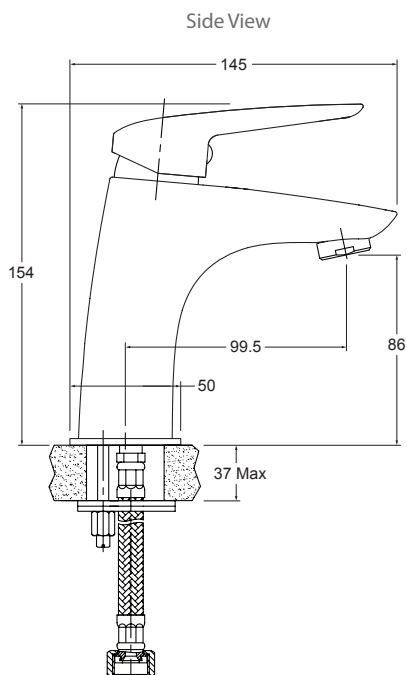

**Colour/Finish** Polished chrome.

**Material** Metal construction.

- Included Components**
- Fitting kit.
  - Braided hoses.

MAINS PRESSURE  
WELS RATING  
(5 Star, 6L / min)

## Technical Details

Product Codes	
Sorrento - Basin Mixer	97541A-CP

Trusted in New Zealand Since 1982

**New Zealand**  
 133 Diana Drive, Glenfield, Auckland, New Zealand  
 PO Box 100-146 NSMC, Auckland, 0745  
 Ph: 0800 100 382 Fax: 0800 66 44 88  
[www.Englefield.co.nz](http://www.Englefield.co.nz)

All measurements shown are in millimetres.  
 Sizes are approximate.

Mar 2015  
 1260233-A04-A