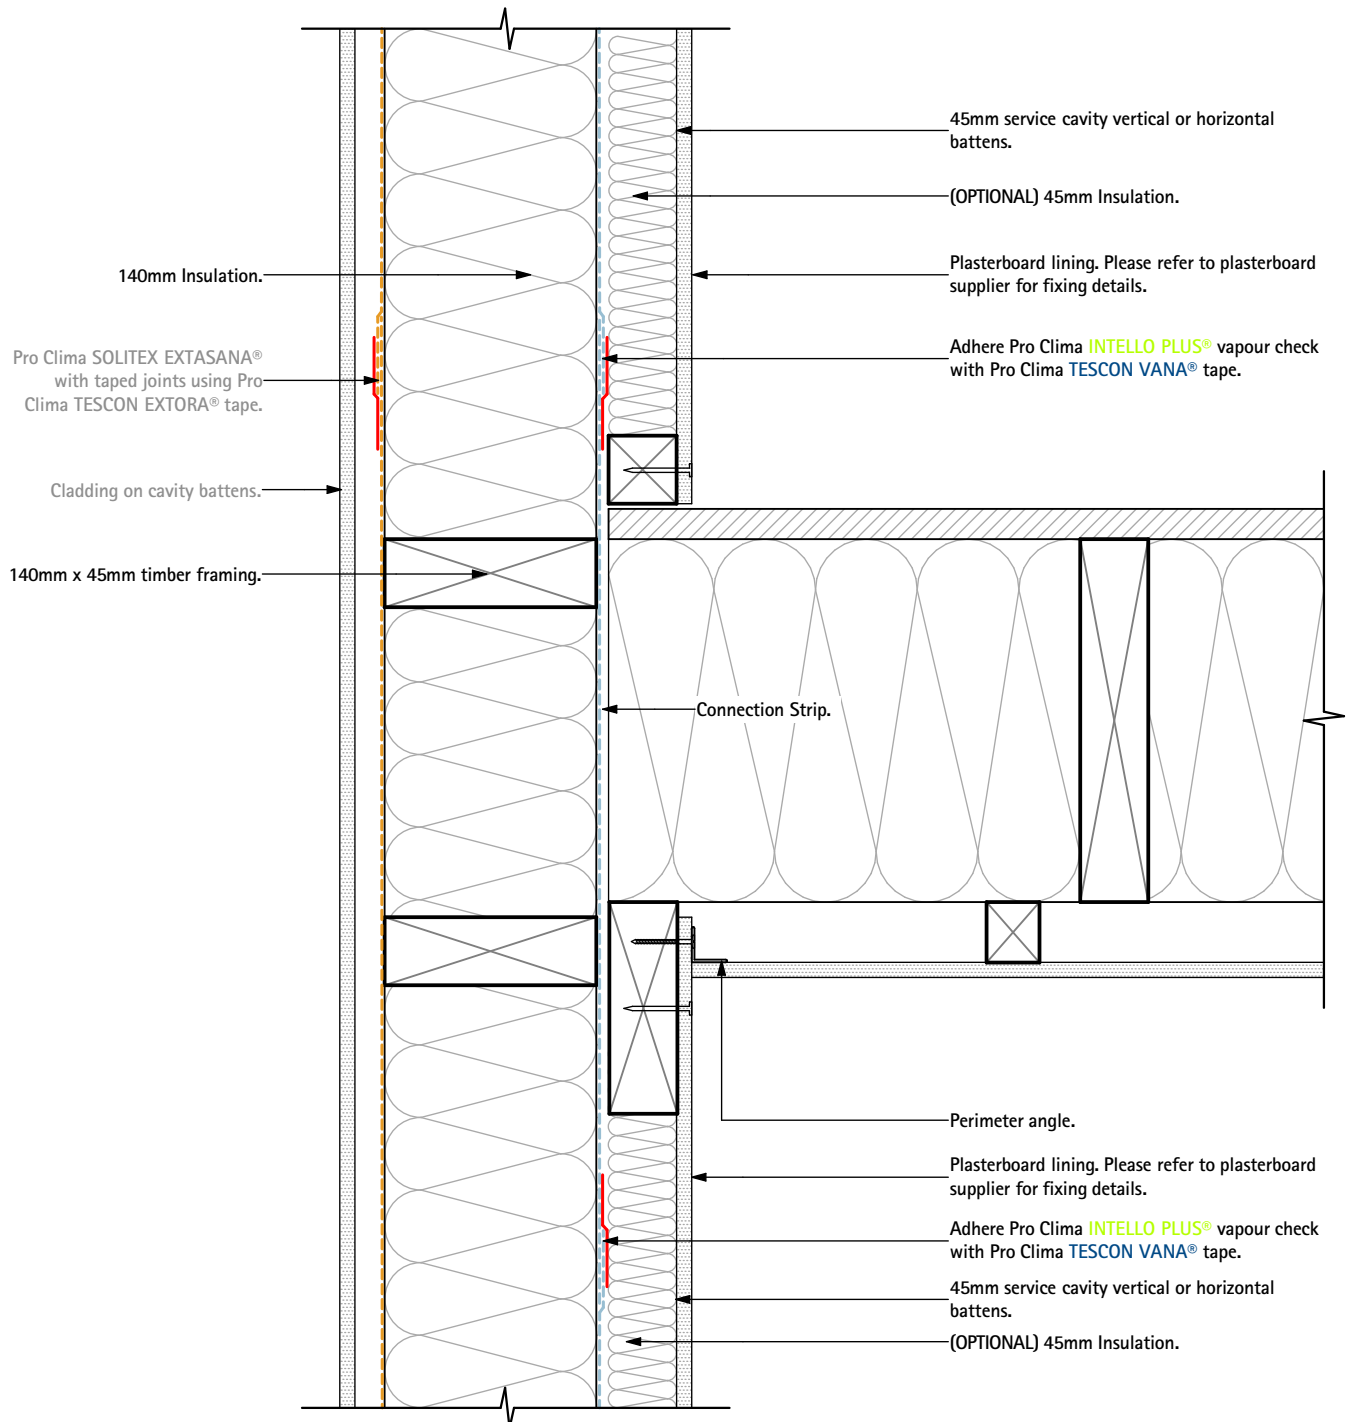

# A2213 Pro Clima Ceiling Midfloor Detail

## Balloon Framing

NOTE: Connection Strip must be installed during framing stage.

Pro Clima NZ Limited

Freephone: 0800 PRO CLIMA (776 254)  
PO Box 925 CBD

Phone: 04 589 8460  
Fax: 04 589 8461

Wellington 6140

Email: support@proclima.co.nz  
Web: www.proclima.co.nz

Title:

Ceiling Midfloor Detail

Scale: 1:5  
Revision: D  
Issued: 06-03-2019

Detail  
Number:

A2213

© This drawing is the property of pro clima and must not be copied without permission. This drawing is a Guideline only. Thermal and hygrothermal performance should match specific design, materials and climate requirements. These can be confirmed by hygrothermal analysis using software eg WUFI.