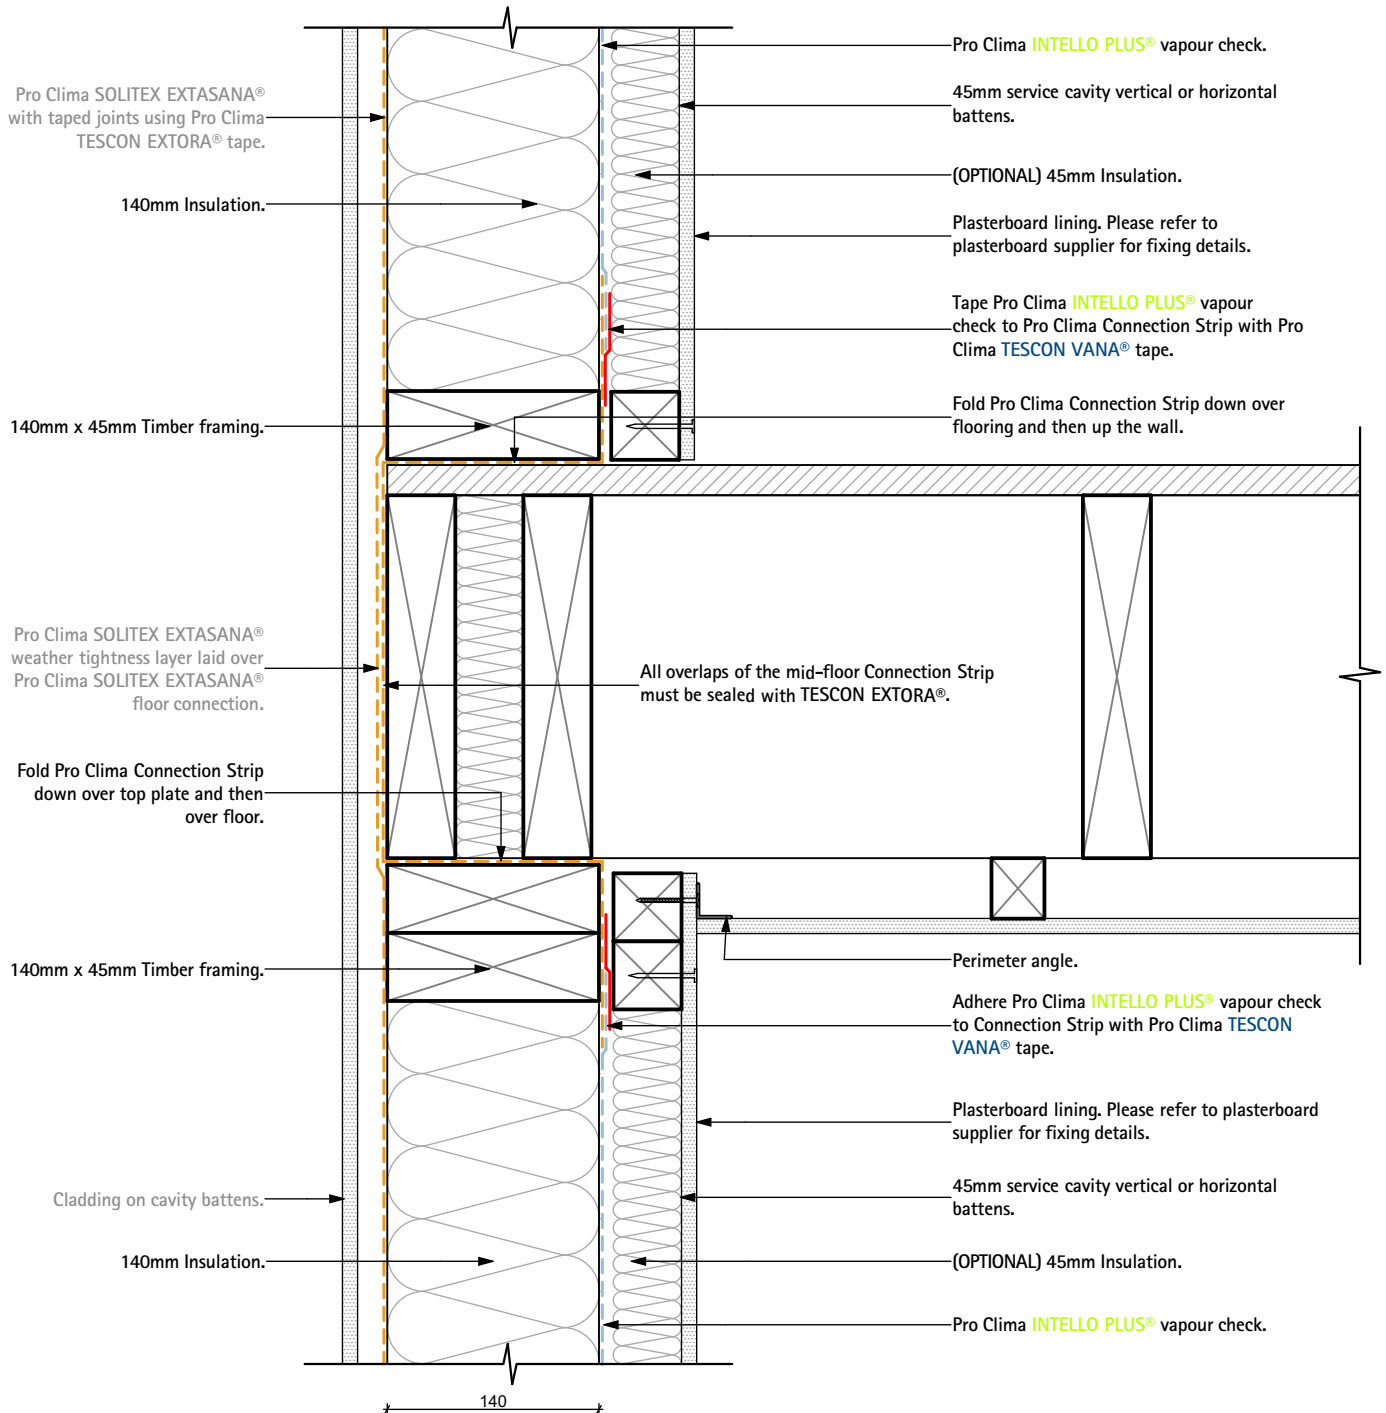

A2211 Pro Clima Ceiling Midfloor Detail

Plattformframing

NOTE: Connection Strip must be installed during framing stage.

Pro Clima NZ Limited
 Freephone: 0800 PRO CLIMA (776 254)
 PO Box 925 CBD

Phone: 04 589 8460
 Fax: 04 589 8461

Wellington 6140

Email: support@proclima.co.nz
 Web: www.proclima.co.nz

Title:
Ceiling Midfloor Detail

Scale: 1:5
 Revision: D
 Issued: 06-03-2019

Detail
 Number:

A2211

© This drawing is the property of pro clima and must not be copied without permission. This drawing is a Guideline only. Thermal and hygrothermal performance should match specific design, materials and climate requirements. These can be confirmed by hygrothermal analysis using software eg WUFI.