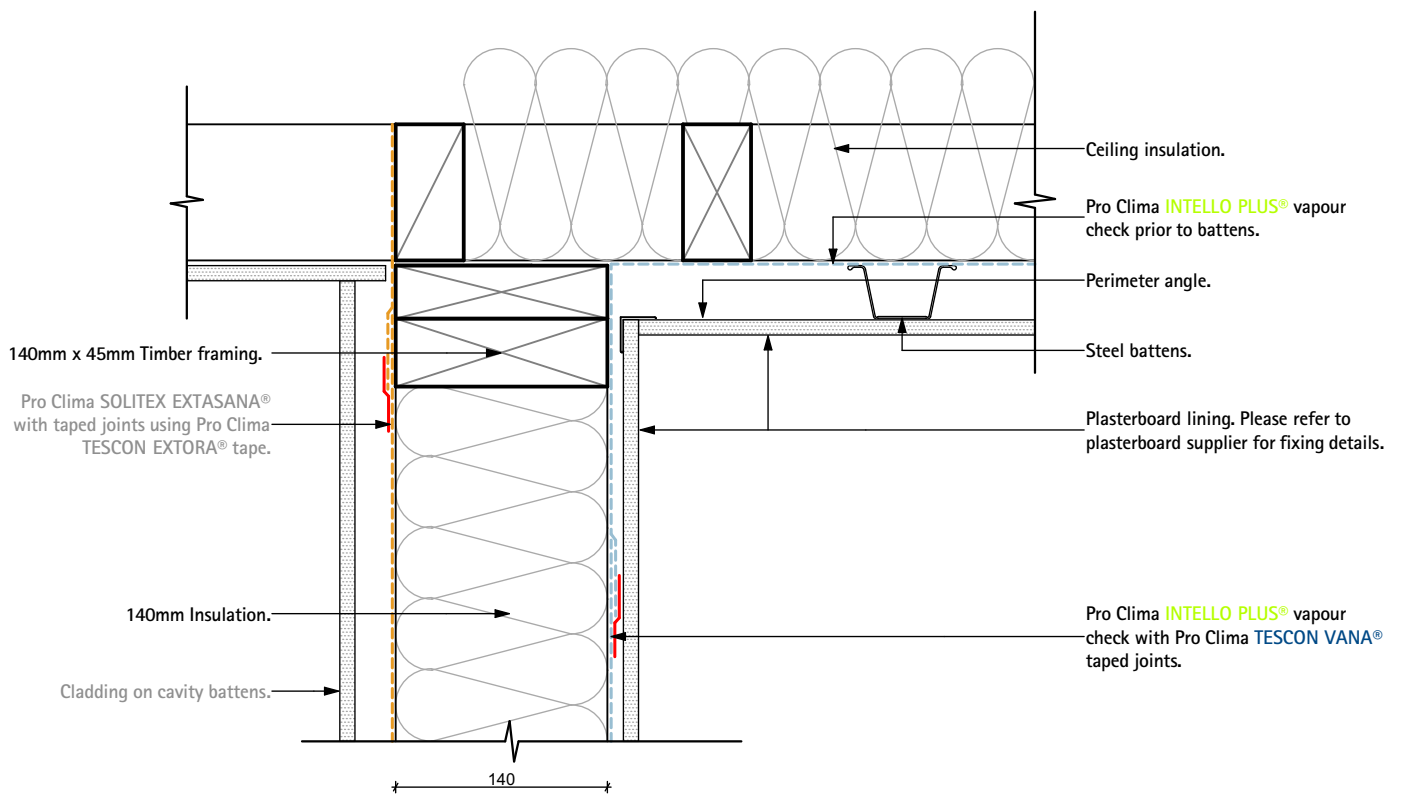

A2122 Pro Clima Ceiling Steel Batten Detail

Typical vertical 140mm wall - Ceiling junction, Direct Fix

Pro Clima NZ Limited

Freephone: 0800 PRO CLIMA (776 254)
PO Box 925 CBD

Phone: 04 589 8460
Fax: 04 589 8461

Wellington 6140

Email: support@proclima.co.nz
Web: www.proclima.co.nz

Title:

Ceiling Steel Batten Detail

Scale: 1:5
Revision: D
Issued: 06-03-2019

Detail
Number:

A2122

© This drawing is the property of pro clima and must not be copied without permission. This drawing is a Guideline only. Thermal and hygrothermal performance should match specific design, materials and climate requirements. These can be confirmed by hygrothermal analysis using software eg WUFI.